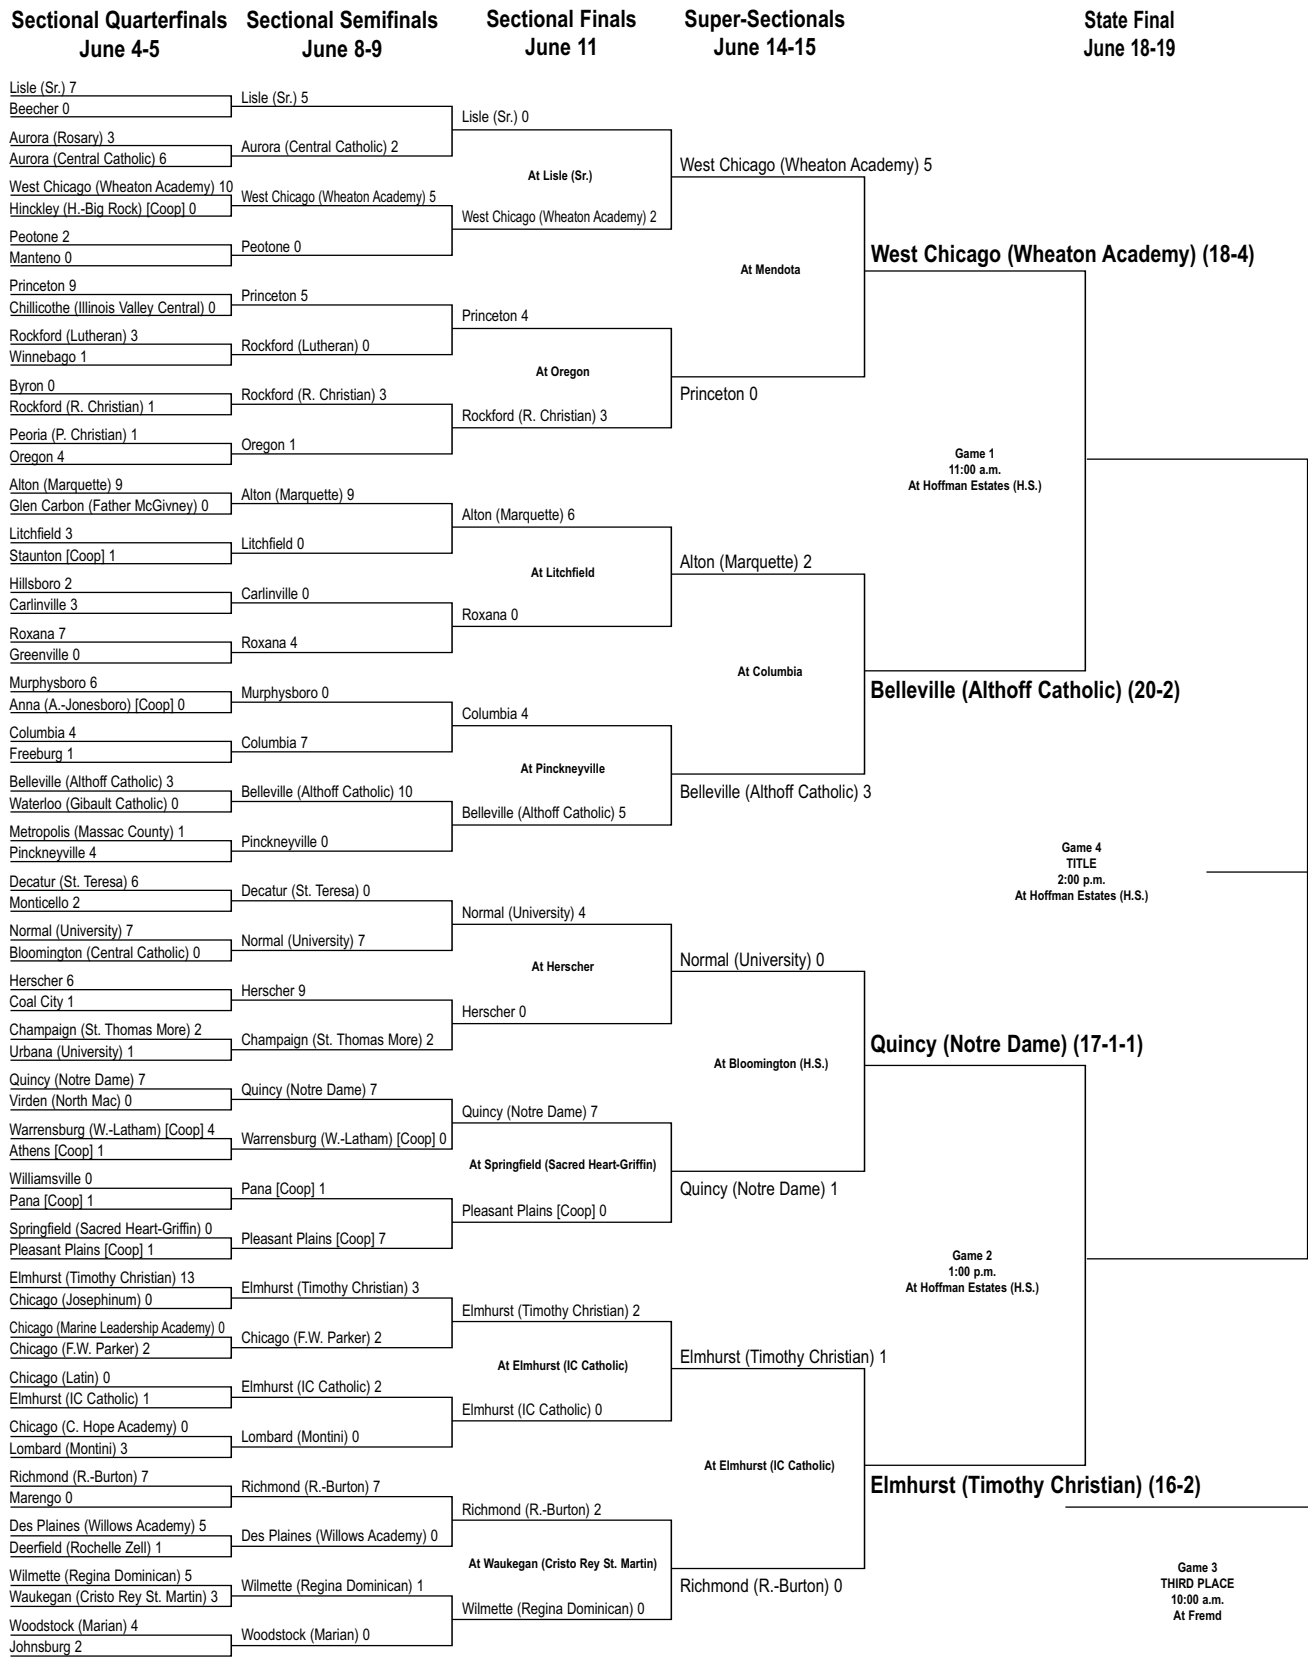

Mary Pettit
West Chicago

Jeff Sichz
Roselle

Mike Wilson
Paxton

Skip Yates
Chicago

WHEATON ACADEMY WARRIORS

Won 18 •
Lost 4

MEET THE WARRIORS FROM WEST CHICAGO (WHEATON ACADEMY)

Front row, from left: Emily Setran, Haleigh Manske, Haley Serna, Jillian Paulson, Sara Swoboda, Katelyn Schoepke, Eva De Souza, Anna Africa, Seanna Davis. Second row: Mila Ereneta, Jocelyn Royce, Sydney Abbott, Grace Platt, Sarah Vander Klok, Kelsey Bowling, Emma Van Wagner, Mgr. AC Hardy. Third row: Head Coach Maria Selvaggio, Kelly Bickhart, Britta Love, Olivia Crane, Amy Alexander, Lilly Lebo, Asst. Coach Ryan Chaney. Not pictured: Asst. Coach Drew Sezonov.