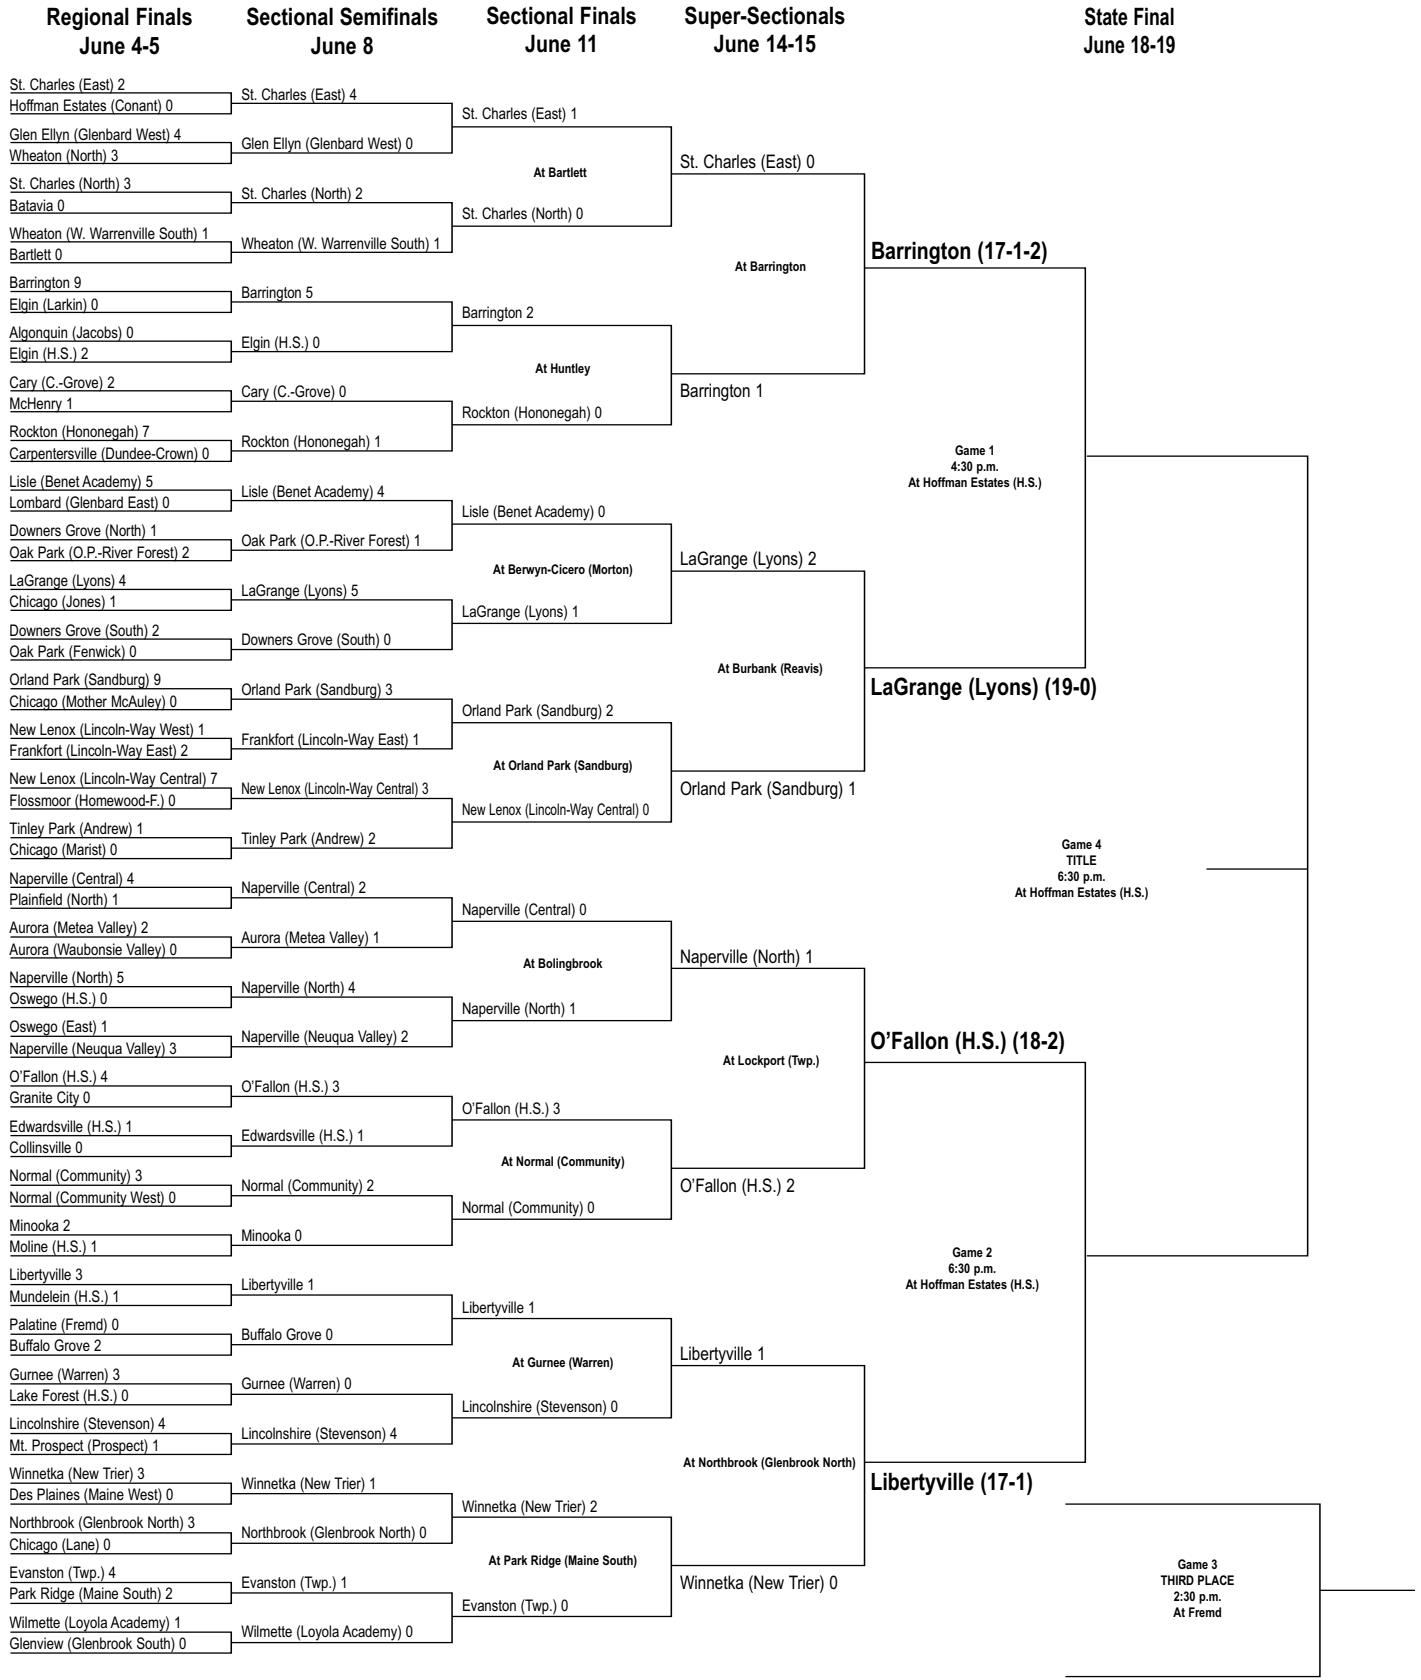

ILLINOIS HIGH SCHOOL ASSOCIATION

The IHSA governs the equitable participation in interscholastic athletics and activities that enrich the educational experience.

Challenge yourself.

BARRINGTON *FILLIES*

**Won 17 •
Lost 1 •
Tied 2**