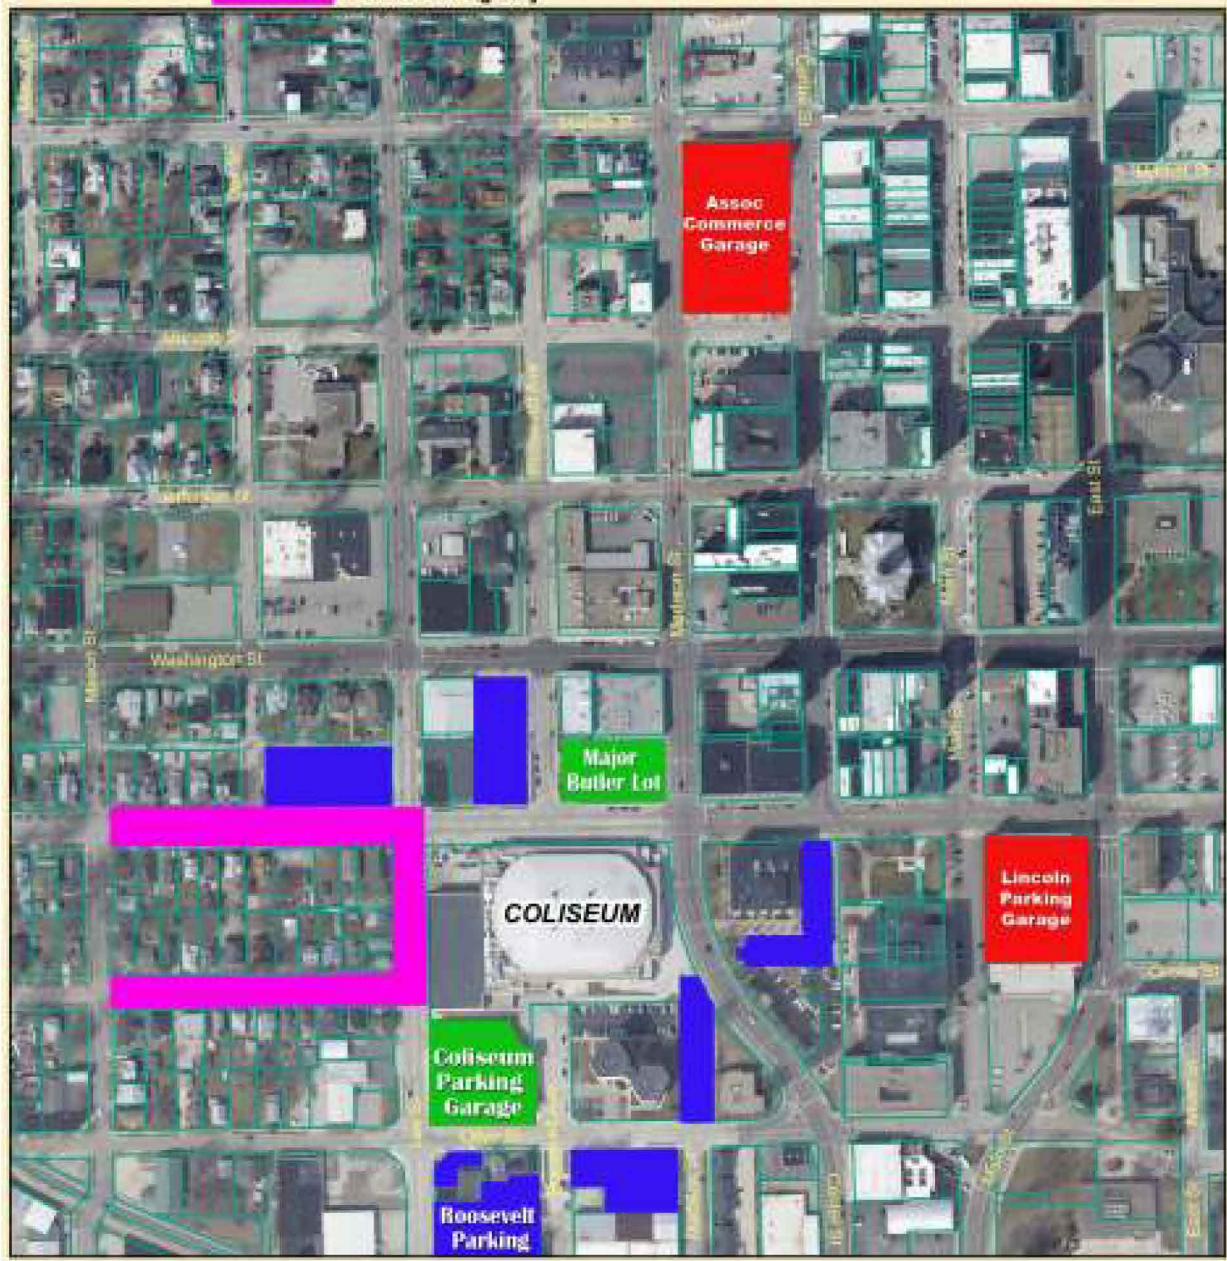

# Downtown Parking

0 150 300 Feet

## LEGEND

- City Managed Lots or Decks
- Privately Managed Parking
- Free Parking
- Permit Parking Only

***On Friday, all of the regular City of Bloomington's fees and hourly restrictions apply to parking garages and street parking until 5:30pm. The Lincoln parking garage charges \$1.00/hour and the Assoc Commerce Garage allows free parking on the first level for up to 4 hours. On Saturday, all lots will allow free parking. Please make note of all signage surrounding these areas.***

***Privately owned parking lots surrounding the Bloomington Coliseum are not preferred parking places, and may charge a premium admission fee or tow your vehicle if improperly parked.***