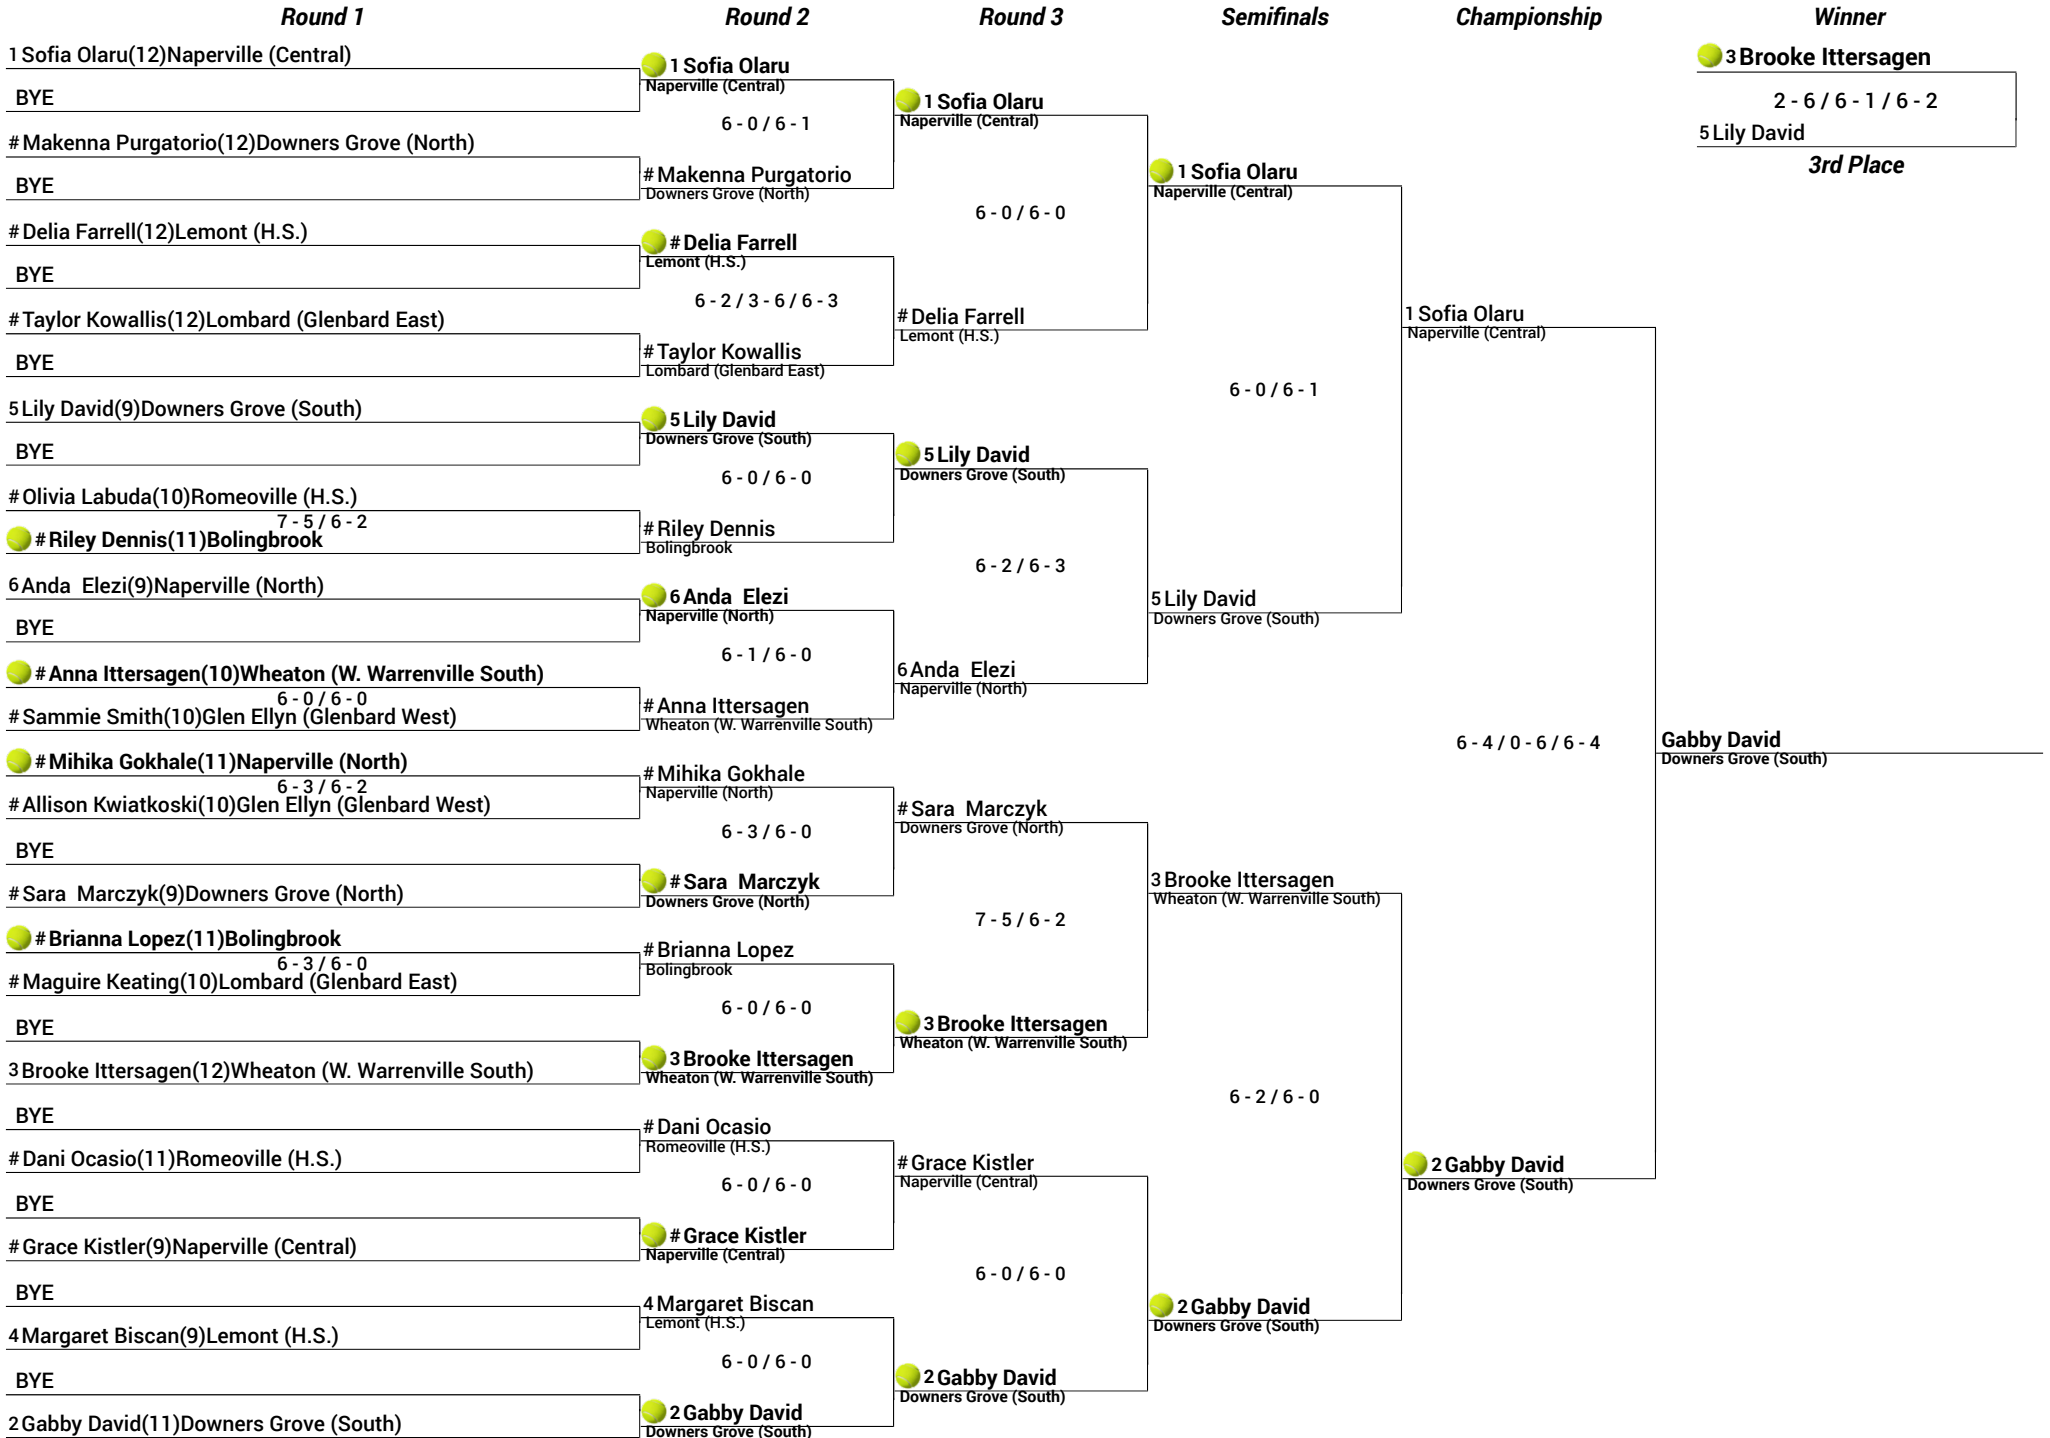

IHSA Sectional Tournament 2024**Division: Class 2A Host: #9. Naperville (North) Sectional****Team Points**

Team Name

Team Point

Team Name	Team Point
Wheaton (W. Warrenville South)	27
Downers Grove (South)	20
Naperville (Central)	18
Naperville (North)	16
Glen Ellyn (Glenbard West)	9
Downers Grove (North)	8
Lemont (H.S.)	6
Lombard (Glenbard East)	2
Bolingbrook	2
Romeoville (H.S.)	2

IHSA Sectional Tournament 2024

Division: Class 2A Host: #9. Naperville (North) Sectional Type: Singles

IHSA Sectional Tournament 2024

Division: Class 2A Host: #9. Naperville (North) Sectional Type:Doubles