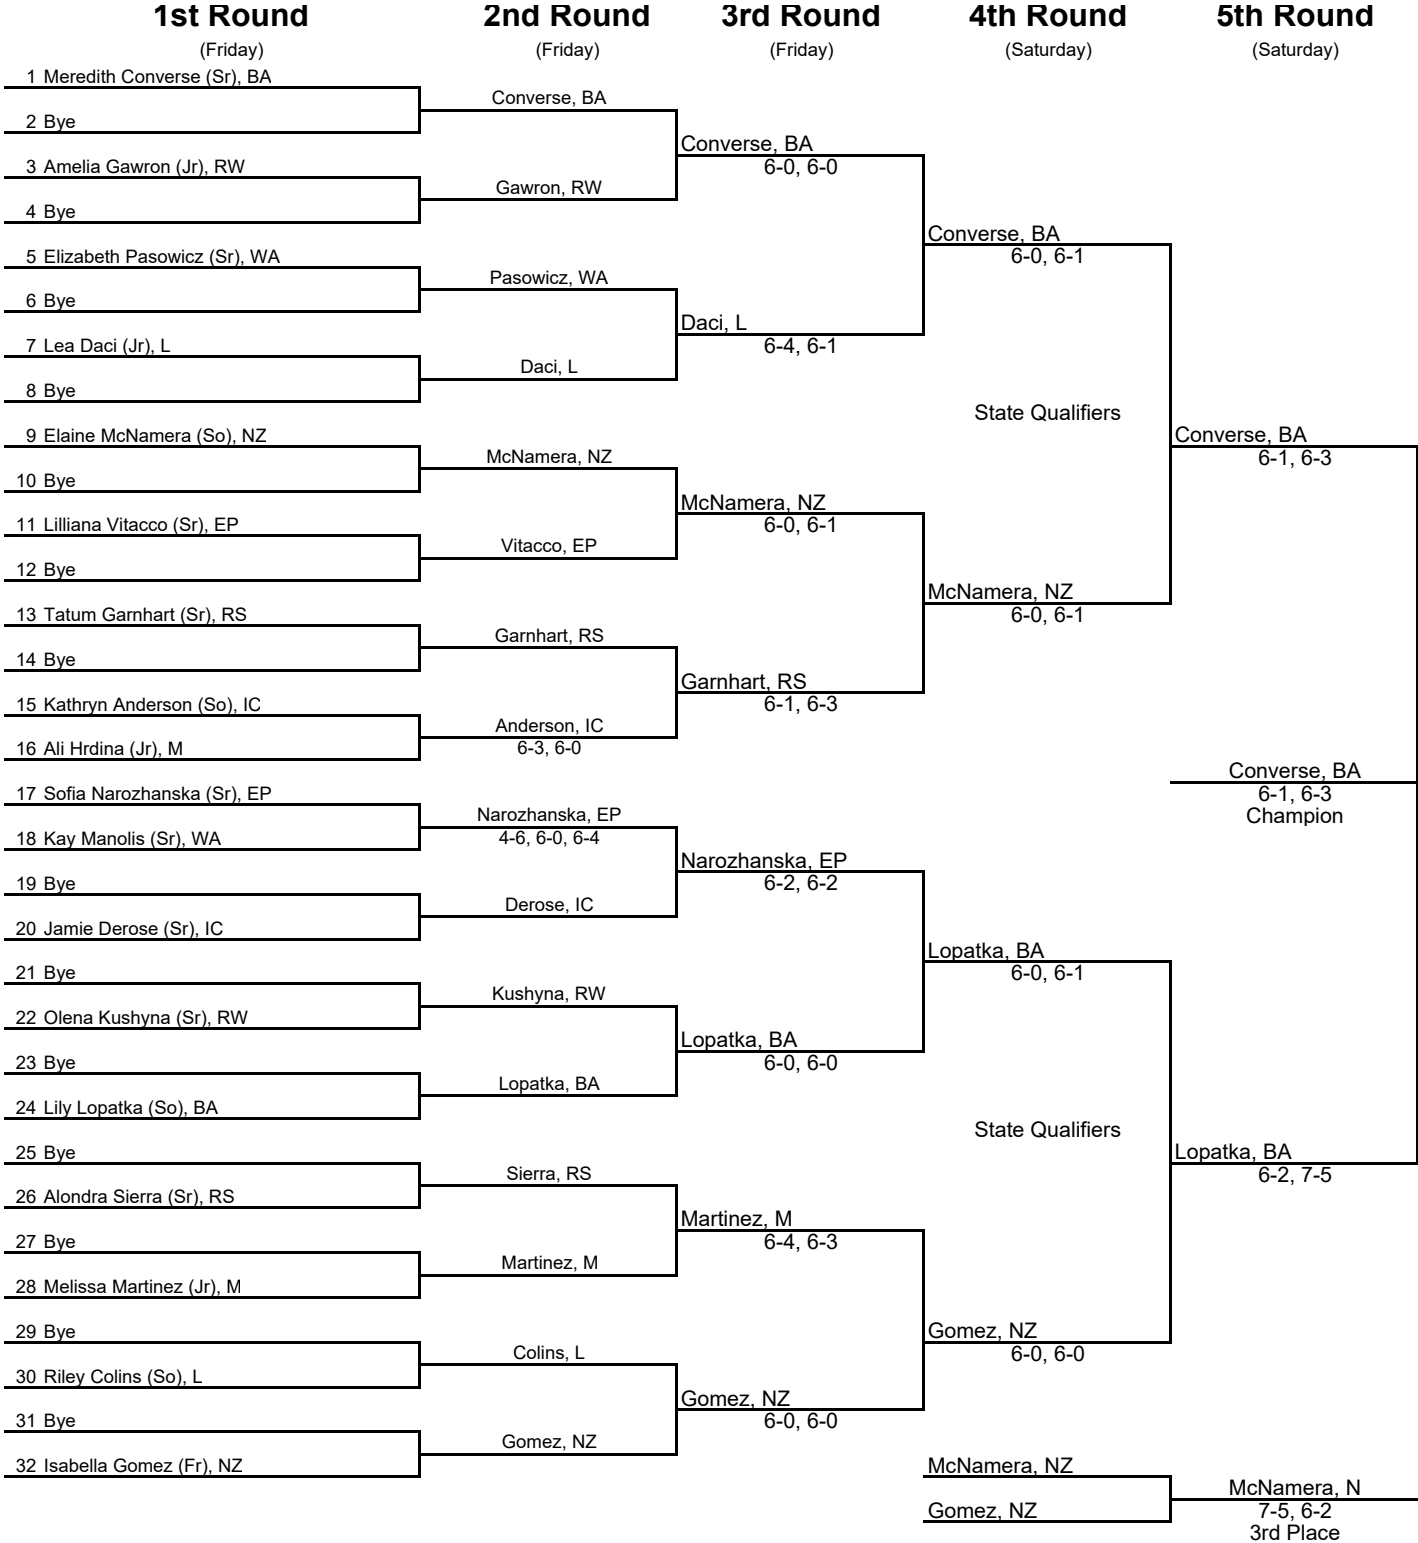

2024 IHSA Girls 1A Sectional

Hosted by Benet Academy

Singles

Seeds

- 1. Meredith Converse, BA
- 2. Isabella Gomez, NZ
- 3. Lily Lopatka (So), BA
- 4. Elaine McNamera, NZ
- 5. Tatum Garnhart, RS
- 6. Jamie Derose, IC