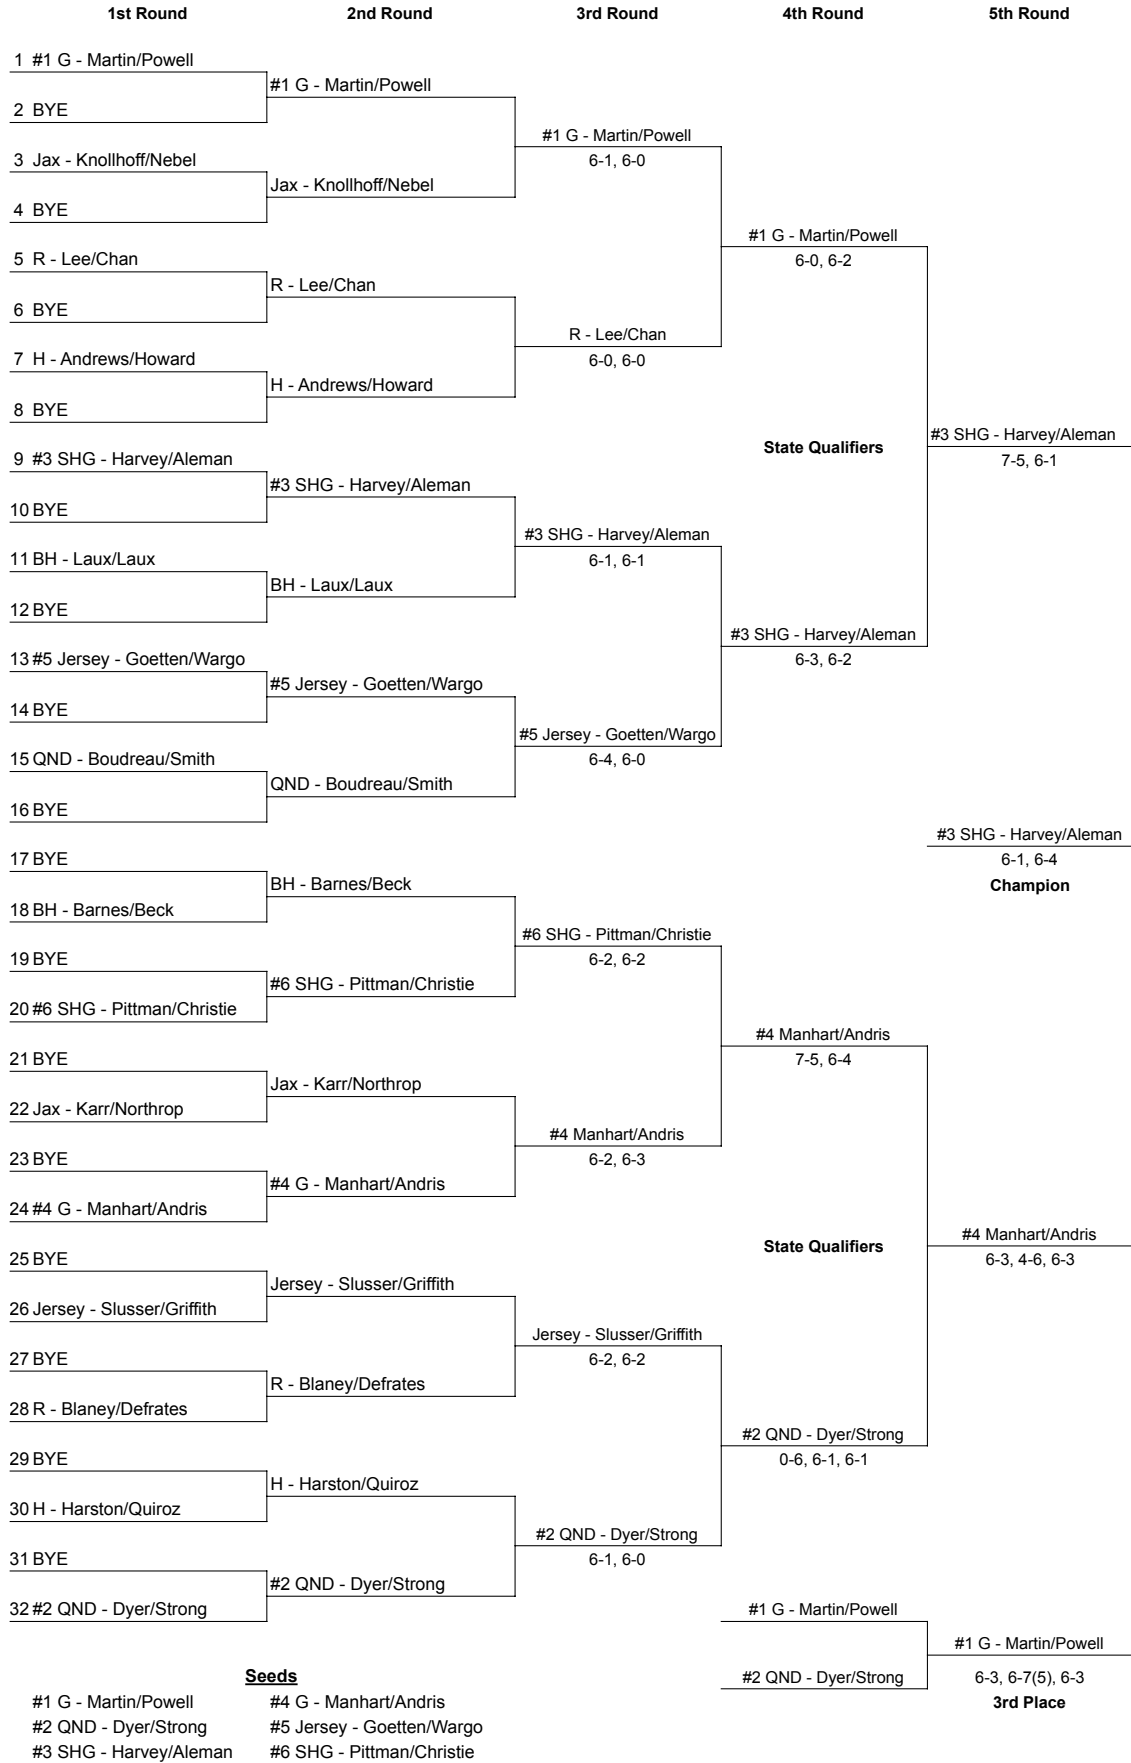

Team	Abbreviation	Singles (Top)	Singles (Bottom)	Doubles (Top)	Doubles (Bottom)	Total	Team	Place
Springfield (Sacred Heart-Griffin)	SHG	4	7	10	4	25	Springfield (Sacred Heart-Griffin)	1st
Greenville	G	4	0	8	7	19	Greenville	2nd
Rochester	R	2	8	4	0	14	Rochester	3rd
Jacksonville (H.S.)	Jax	6	4	0	0	10	Jacksonville (H.S.)	4
Mendon (Unity)	MU	10	0	0	0	10	Mendon (Unity)	4
Jerseyville (Jersey)	Jersey	0	0	4	4	8	Jerseyville (Jersey)	6
Quincy (Notre Dame)	QND	0	0	0	6	6	Quincy (Notre Dame)	7
Hillsboro	H	0	4	0	0	4	Hillsboro	8
Bunker Hill	BH	0	0	0	0	0	Bunker Hill	9

IHSA Tennis Sectional - Singles

Hosted by: Sacred Heart-Griffin

Seeds

- #1 MU - Alejandro Rodriguez
- #2 R - Paxton Garland-Sutter
- #3 SHG - Adam Wheeling
- #4 Jax - Christian Bonner
- #5 H - Mark Mattson
- #6 SHG - Kaden Smith

IHSA Tennis Sectional - Doubles

Hosted by: Sacred Heart-Griffin

Seeds

- | | |
|------------------------|---------------------------|
| #1 G - Martin/Powell | #4 G - Manhart/Andris |
| #2 QND - Dyer/Strong | #5 Jersey - Goetten/Wargo |
| #3 SHG - Harvey/Aleman | #6 SHG - Pittman/Christie |