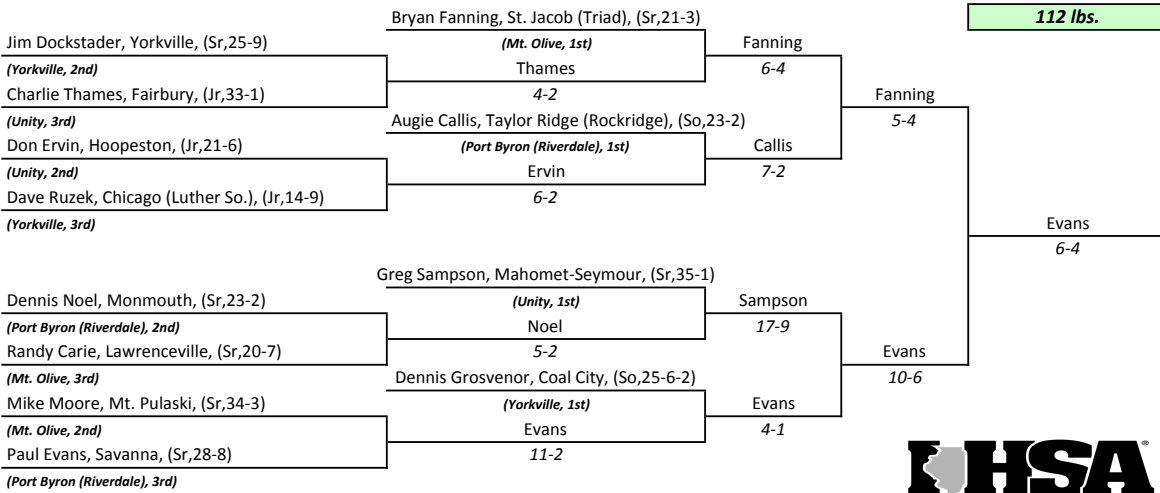

**IHSA
STATE INDIVIDUAL
CLASS A
1978**

1st-Paul Evans, Savanna, (Sr,32-8) 2nd-Bryan Fanning, St. Jacob (Triad), (Sr,23-4) 3rd-Augie Callis, Taylor Ridge (Rockridge), (So,26-3) 4th-Greg Sampson, Mahomet-S., (Sr,35-1)