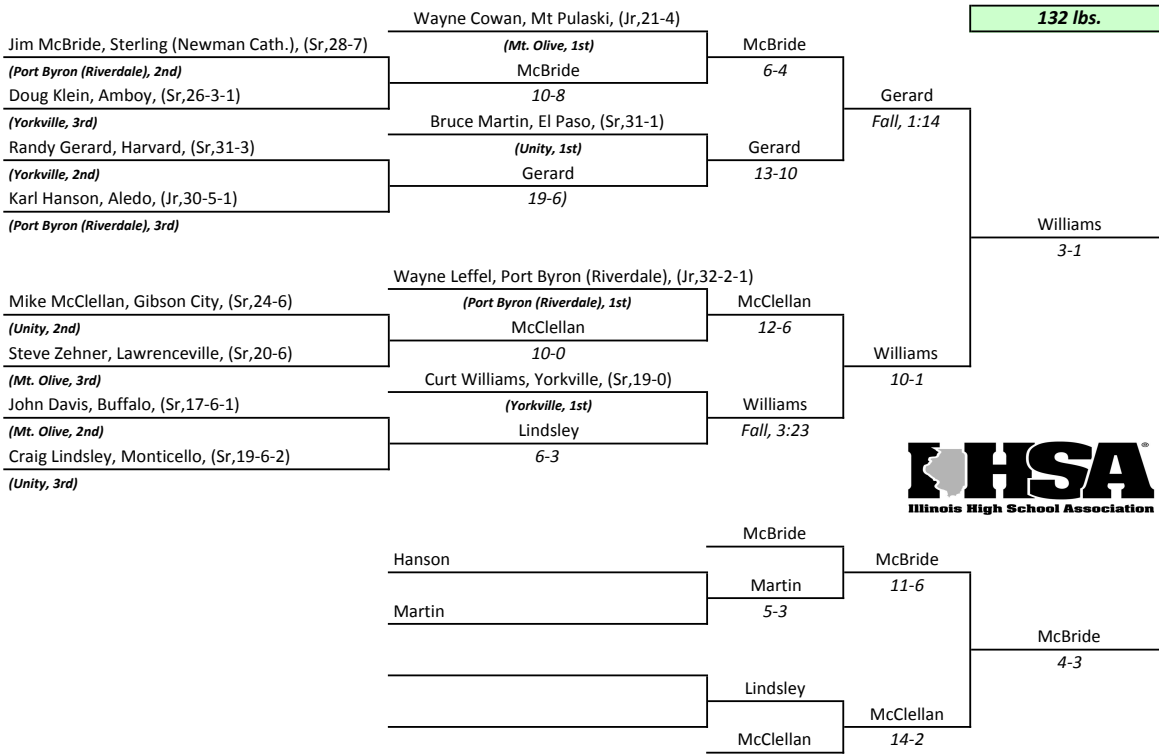

**IHSA
STATE INDIVIDUAL
CLASS A
1978**

1st-Curt Williams, Yorkville, (Sr,22-0) 2nd-Randy Gerard, Harvard, (Sr,34-4) 3rd-Jim McBride, Sterling (Newman Cath.), (Sr,32-8) 4th-Mike McClellan, Gibson City, (Sr,27-8)