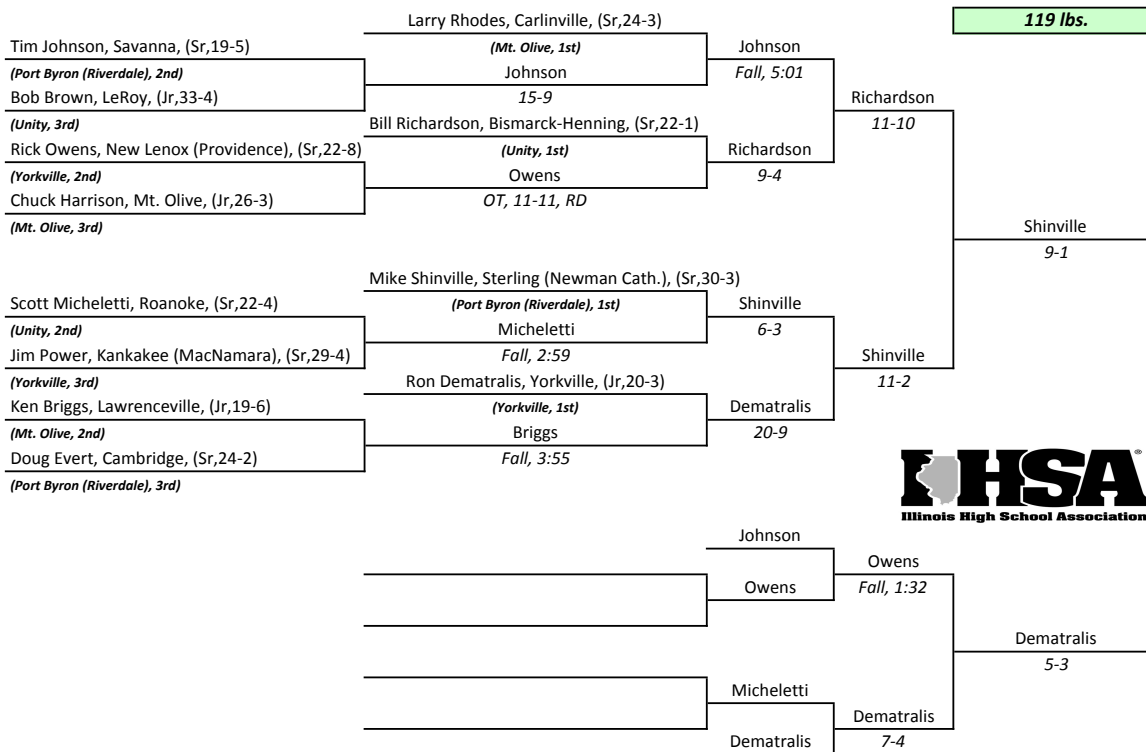

**IHSA
STATE INDIVIDUAL
CLASS A
1978**

1. 1st-Mike Shinville, Sterling (Newman Cath.),(Sr,33-3)
   2nd-Bill Richardson, Bismarck-Henning, (Sr,24-2)
   3rd-Ron Dematralis, Yorkville, (Jr,23-4)
   4th-Rick Owens, N. L. (Providence), (Sr,24-10)