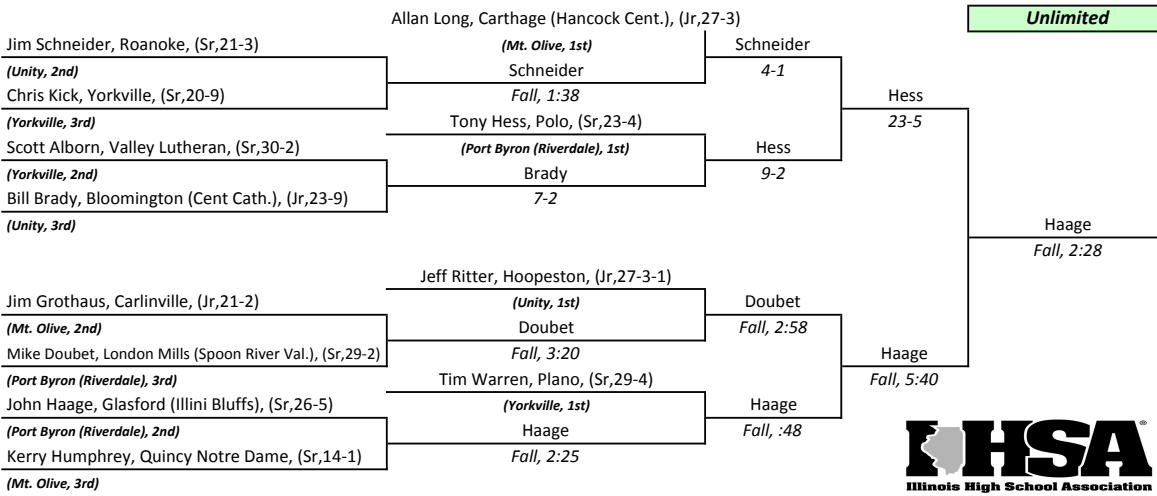

**IHSA
STATE INDIVIDUAL
CLASS A
1978**

1st-John Haage, Glasford (Illini Bluffs), (Sr,30-5)
2nd-Tony Hess, Polo, (Sr,25-5)
3rd-Mike Doubet, London Mills (Spoon River Val.), (Sr,33-3)
4th-Jim Schneider, Roanoke, (Sr,24-5)