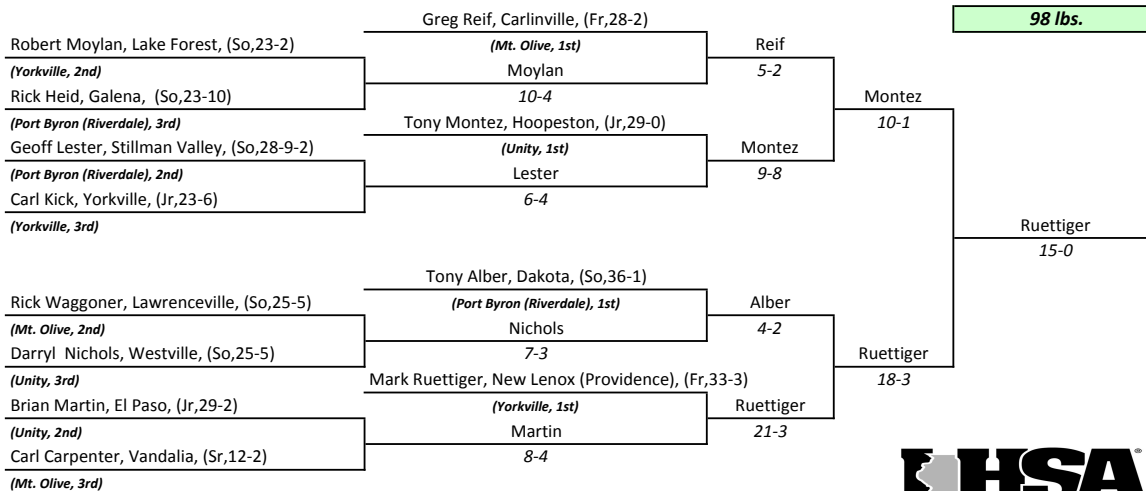

**IHSA
STATE INDIVIDUAL
CLASS A
1978**