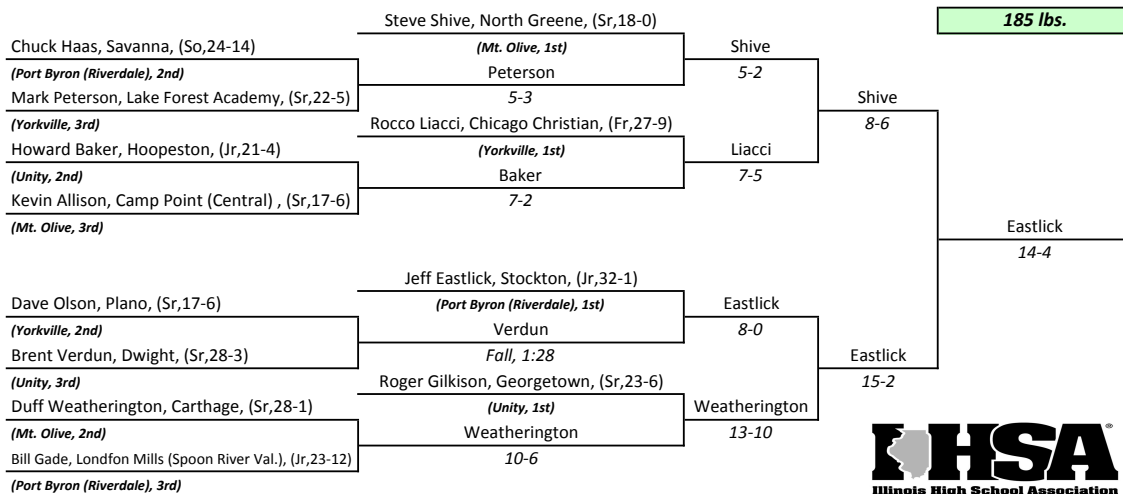

**IHSA
STATE INDIVIDUAL
CLASS A
1978**

1st-Jeff Eastlick, Stockton, (Jr,35-1) 2nd-Steve Shive, North Greene, (Sr,20-1) 3rd-Rocco Liacci, Chicago christian, (Fr,30-10) 4th-Brent Verdun, Dwight, (Sr,30-5)