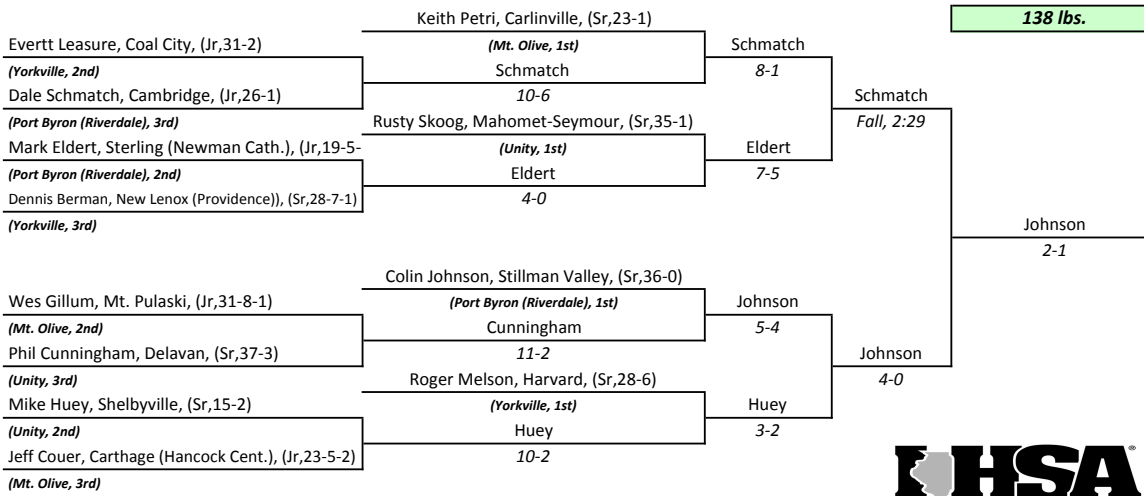

**IHSA
STATE INDIVIDUAL
CLASS A
1978**

1st-Colin Johnson, Stillman Valley, (Sr,39-0) 2nd-Dale Schmatch, Cambridge, (Jr,29-2) 3rd-Phil Cunningham, Delavan, (Sr,40-4) 4th-Keith Petri, Carlinville, (Sr,25-3)