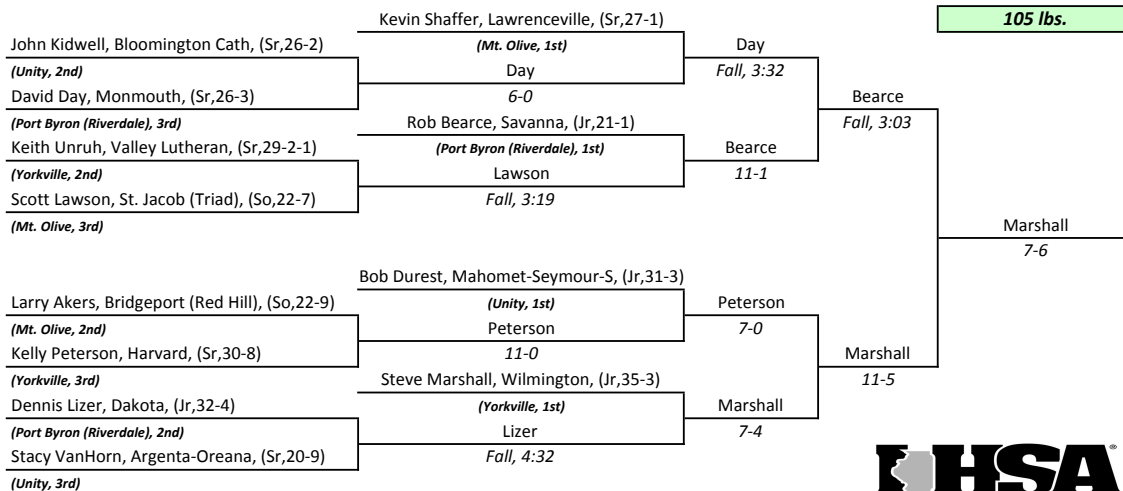

1st-Mark Ruettiger, N. L. (Providence), (Fr,36-3)
2nd-Tony Montez, Hoopeston, (Jr,31-1)
3rd-Tony Alber, Dakota, (So,39-2)
4th-Greg Reif, Carlinville, (Fr,30-4)

**IHSA
STATE INDIVIDUAL
CLASS A
1978**

- | |
|--|
| <p>1st-Steve Marshall, Wilmington, (Jr,38-3)
 2nd-Rob Bearce, Savanna, (Jr,23-2)
 3rd-Kelly Peterson, Harvard, (Sr,34-9)
 4th-David Day, (Monmouth, (Sr,29-5))</p> |
|--|