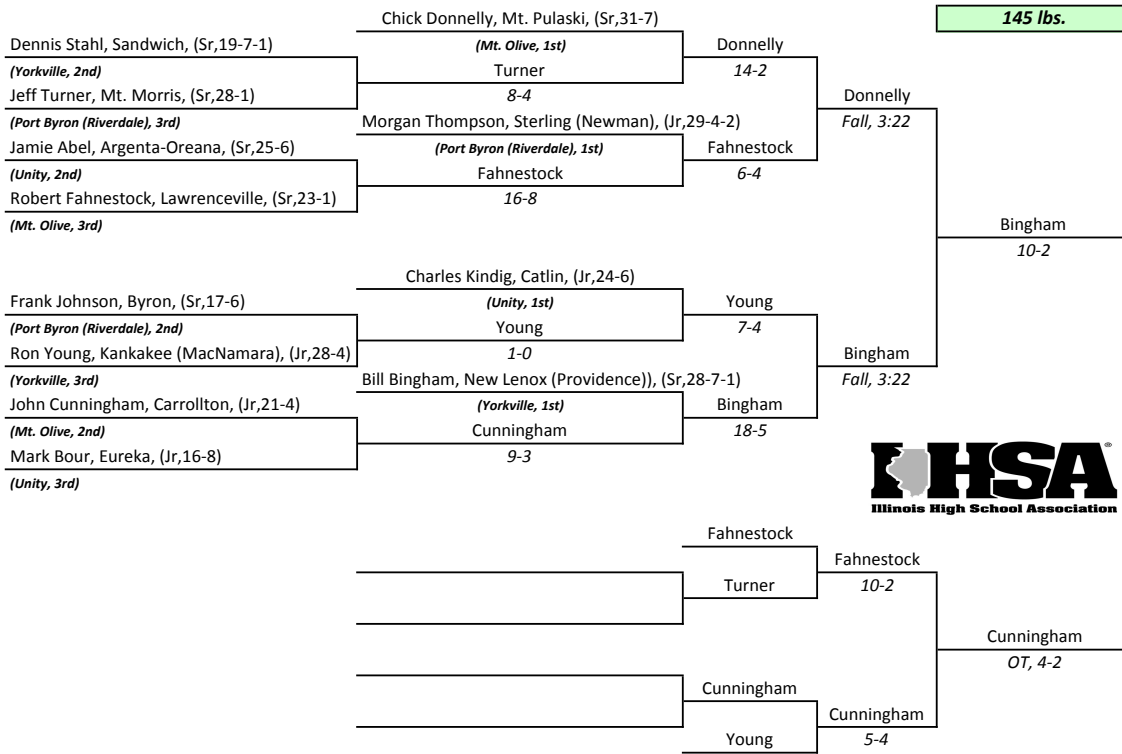

**IHSA
STATE INDIVIDUAL
CLASS A
1978**

- 1st-Bill Bingham, N. L. (Providence), (Sr,31-7-1)
- 2nd-Chick Donnelly, Mt. Pulaski, (Sr,33-8)
- 3rd-John Cunningham, Carrollton, (Jr,24-5)
- 4th-Robert Fahnestock, Lawrenceville, (Sr,26-3)