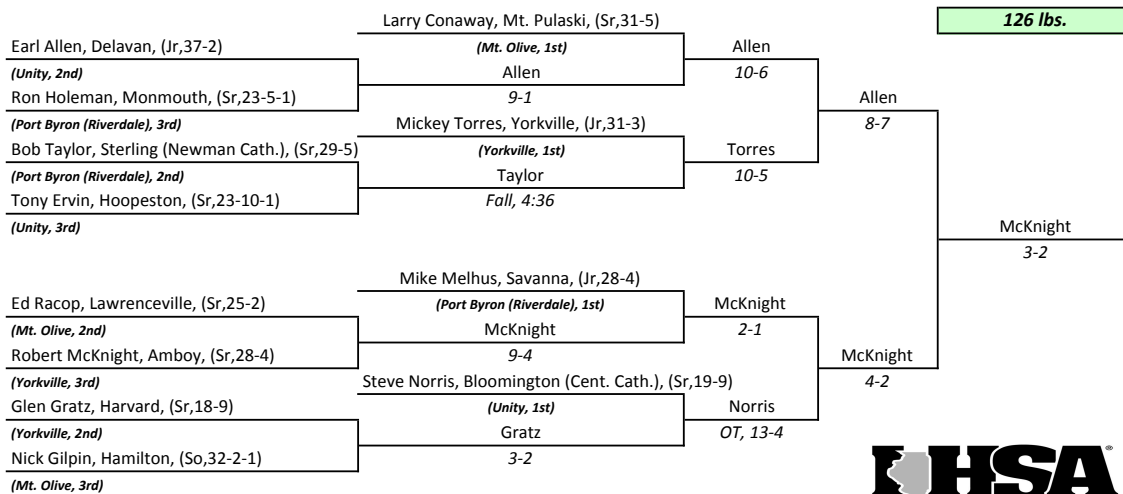

**IHSA
STATE INDIVIDUAL
CLASS A
1978**

1st-Robert McKnight, Amboy, (Sr,32-4)
2nd-Earl Allen, Delavan, (Jr,40-3)
3rd-Mickey Torres, Yorkville, (Jr,34-4)
4th-Steve Norris, Bloomington C C, (Sr,21-11)