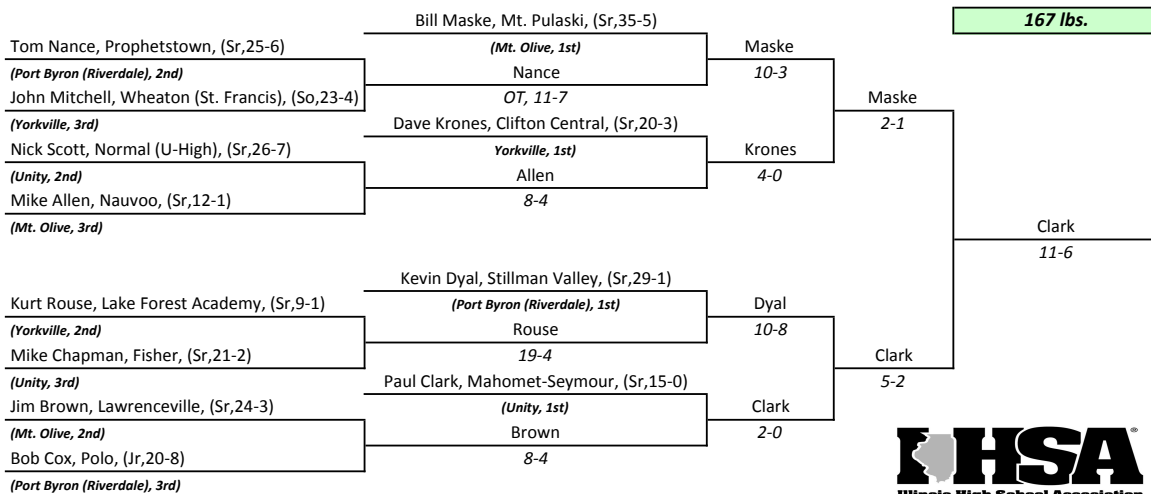

**IHSA
STATE INDIVIDUAL
CLASS A
1978**

1st-Paul Clark, Mahomet-Seymour, (Sr,18-0) 2nd-Bill Maske, Mt. Pulaski, (Sr,37-6) 3rd-Kevin Dyal, Stillman Valley, (Sr,32-2) 4th-Dave Krones, Clifton Central, (Sr,22-5)