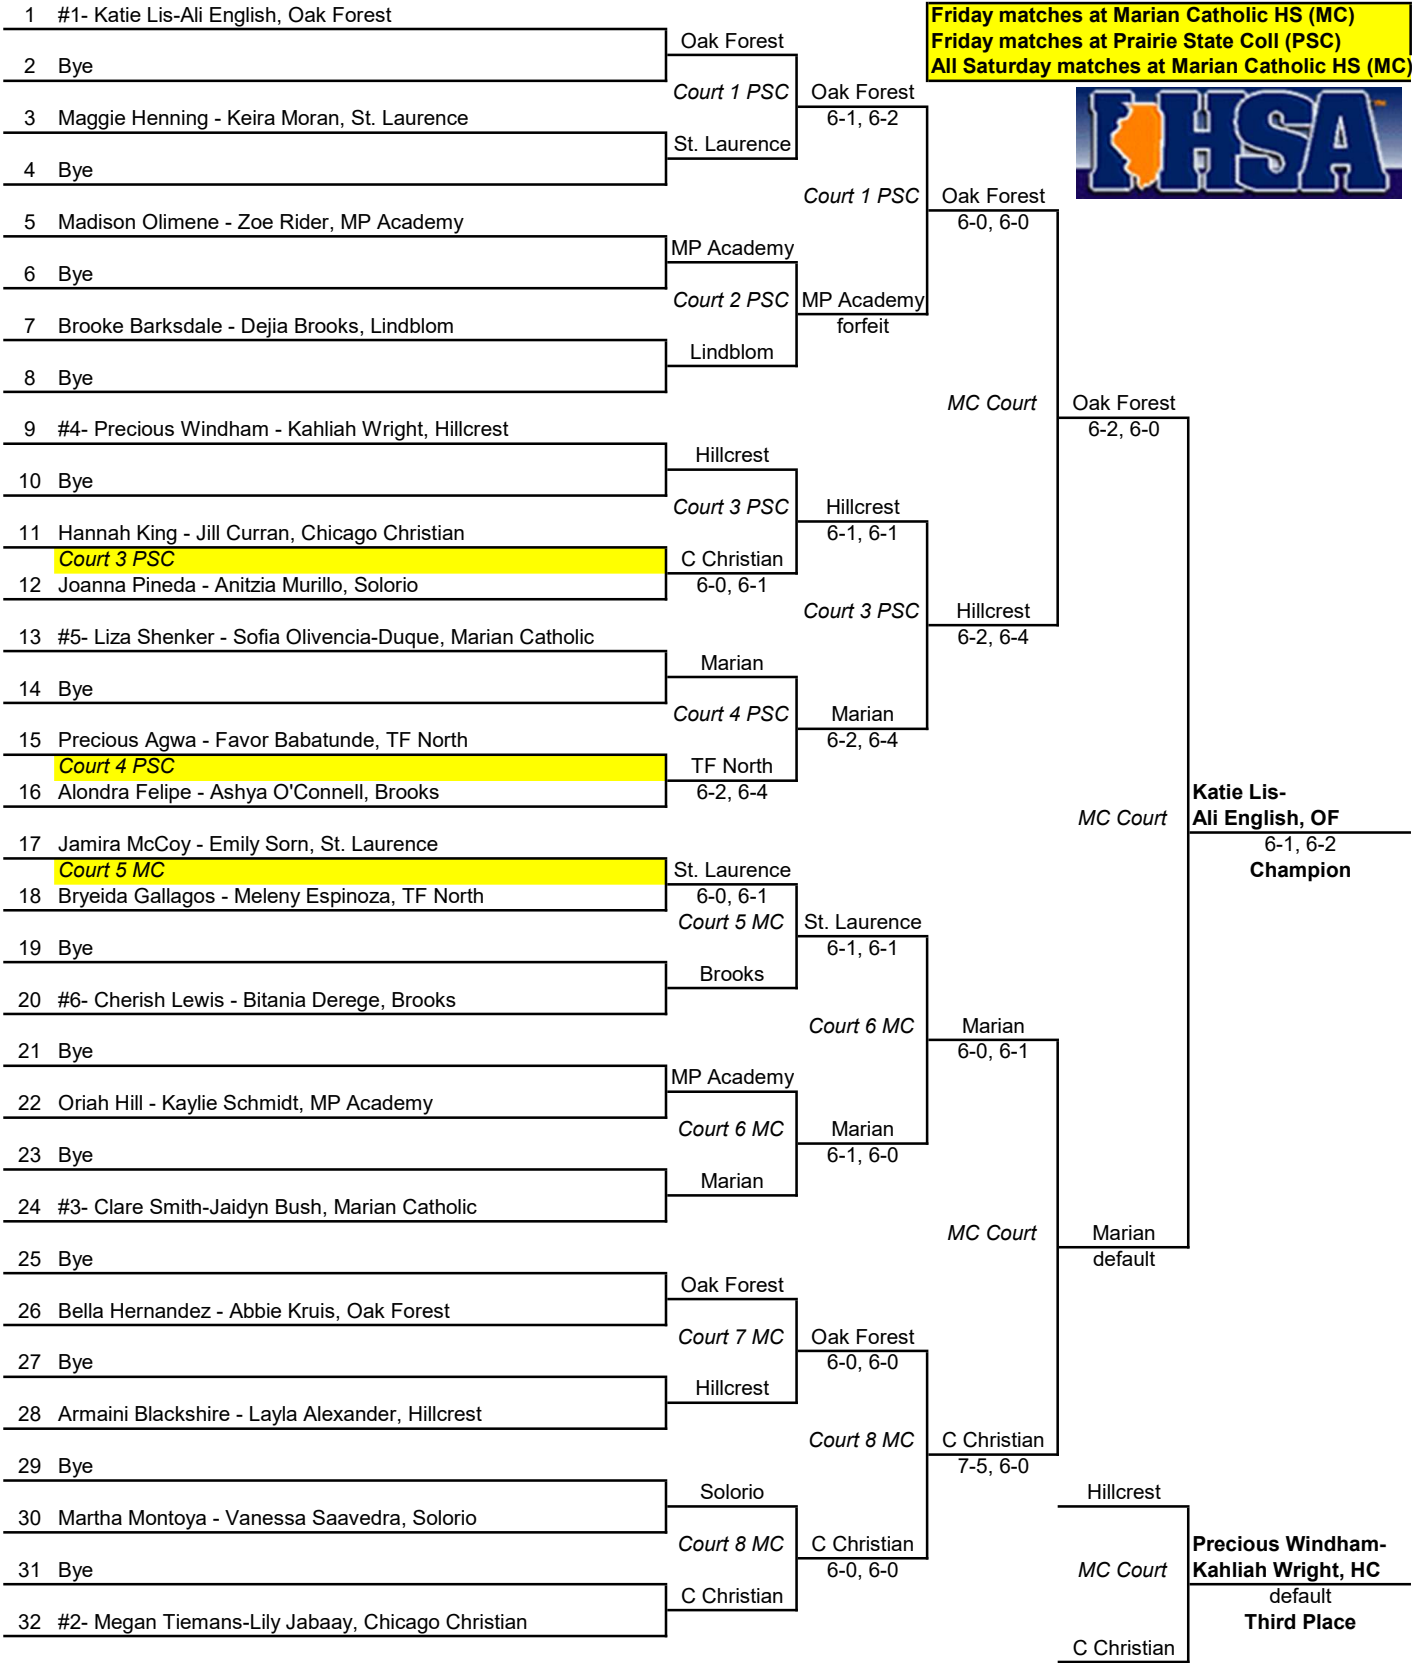

# 2022 IHSA 1A Girls Tennis Sectionals

Oct. 14-15 at Marian Catholic HS

	Round 1	Round 2	Round 3	Semis	Finals	Points	Place
Oak Forest	8	8	6	4	4	30	<b>1st</b>
Morgan Pk Academy	6	6	4	2	1	19	<b>2nd</b>
Marian Catholic	6	6	2	2		16	<b>3rd</b>
Chicago Christian	6	4	2			12	<b>4th</b>
St. Laurence	4	4				8	<b>5th</b>
Hillcrest	2	2	2		1	7	<b>6th</b>
Chicago Brooks	2	2				4	<b>7th</b>
TF North	2					2	<b>8th</b>
Lindblom						0	<b>T-9th</b>
Solorio Academy						0	<b>T-9th</b>

## STATE QUALIFIERS

**Singles:** 1. Sabrina Sifuentez (OF) beat Michaela Olimene (MPA), 6-2, 6-3.

3. Jasmine King (MPA) beat Marina O'Leary-Salas (OF), 6-3, 6-4.

**Singles:** 1. Katie Lis-Ali English (OF) beat Clare Smith-Jaidyn Bush (MC), 6-1, 6-2.

3. Precious Windham-Kahliah Wright (HC) beat Megan Tieman-Lily Jabaay (CC), default.

# 2022 Marian Catholic Sectional - Doubles

START TIME- 1 p.m. FRIDAY

1 pm Fri

3 pm Fri

9 am Sat

11 am Sat

**Katie Lis-Ali English, OF**  
6-1, 6-2  
**Champion**

**Precious Windham-Kahliah Wright, HC**  
default  
**Third Place**