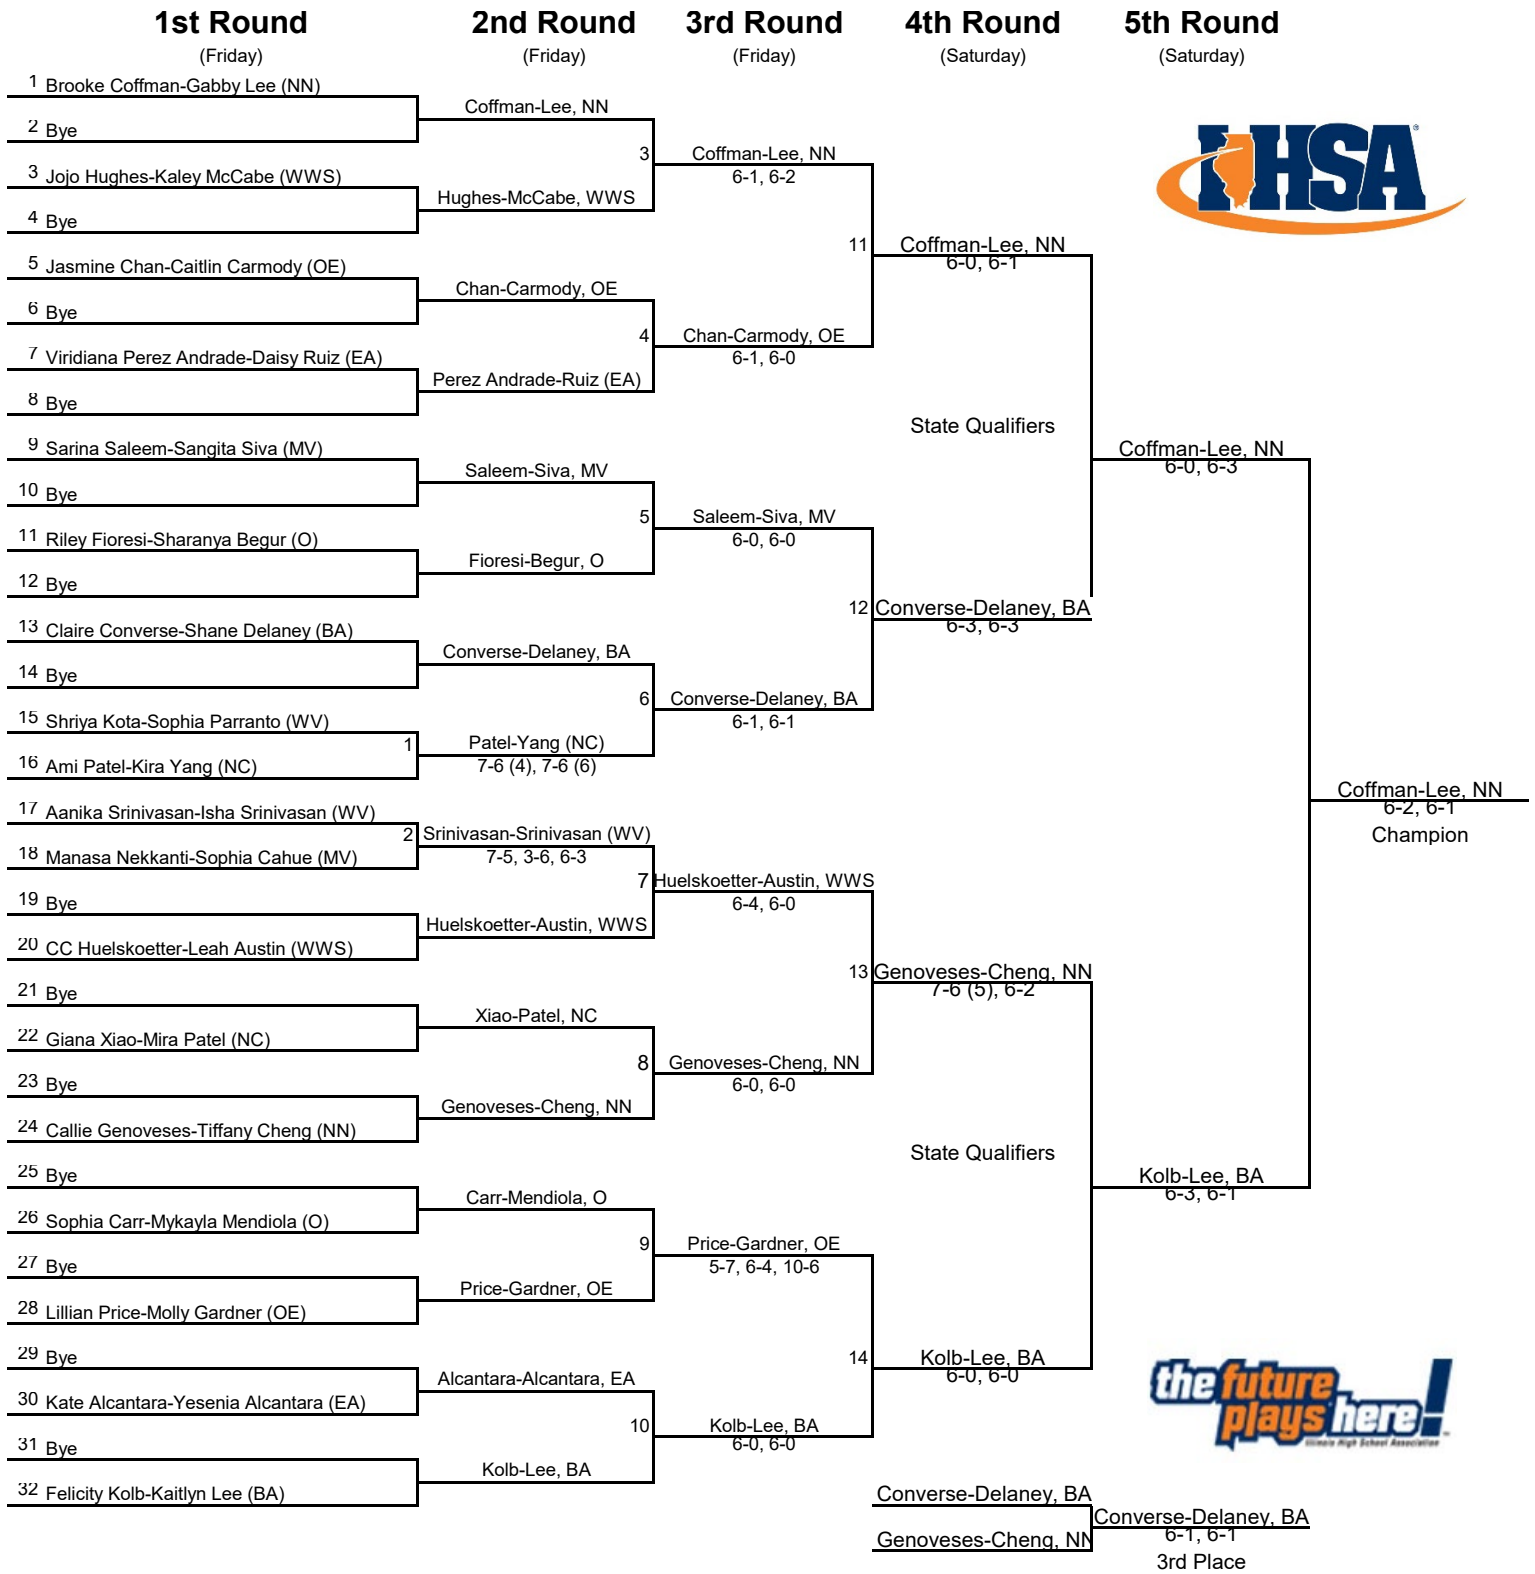

2021 IHSA Girls 2A Sectional Tennis Tournament

Hosted by Benet Academy

	Round 1	Round 2	Round 3	Round 4	Round 5	Total	Place
Aurora (East)	X X B B	X X X X	X X X X	X X X X	X X X X	0	9th
Aurora (Metea Valley)	B 2 B X	X X 4 X	X X x X	X X x X	X X x X	6	6th
Aurora (Waubonsie Valley)	B B X 2	4 X X X	X X X X	X X X X	X X X X	6	6th
Lisle (Benet Academy)	B B B B	4 4 4 4	2 2 2 2	0 2 0 2	1 0 1 0	30	1st
Naperville (Central)	B B 2 B	4 4 X X	2 X X X	2 X X X	2 X X X	16	3rd
Naperville (North)	B B B B	X 4 4 4	X X 2 2	X X 2 0	X X 2 0	20	2nd
Oswego (East)	B B B B	X X 4 4	X X X X	X X X X	X X X X	8	5th
Oswego (HS)	2 B B B	X X X X	X X X X	X X X X	X X X X	2	8th
Wheaton (Wheaton Warrenville South)	B B B B	4 4 X 4	X 2 X X	X 0 X X	X 0 X X	14	4th

2021 IHSA Girls 2A Sectional Tournament

Hosted by Benet Academy

Singles

Seeds

- | | |
|---------------------------|--------------------------|
| 1. Sofia Olaru, NC | 4. Meredith Converse, BA |
| 2. Clare Lopatka, BA | 5. Emma Beres, WWS |
| 3. Brooke Ittersagen, WWS | 6. Aaryana Pareka, NN |

2021 IHSA Girls 2A Sectional Tournament

Hosted by Benet Academy

Doubles

Seeds

- | | |
|--------------------|-----------------------------|
| 1. Coffman-Lee, NN | 4. Genoveses-Cheng, NN |
| 2. Kolb-Lee, BA | 5. Huelskoetter-Austin, WWS |
| 3. Saleem-Siva, MV | 6. Converse-Delaney, BA |