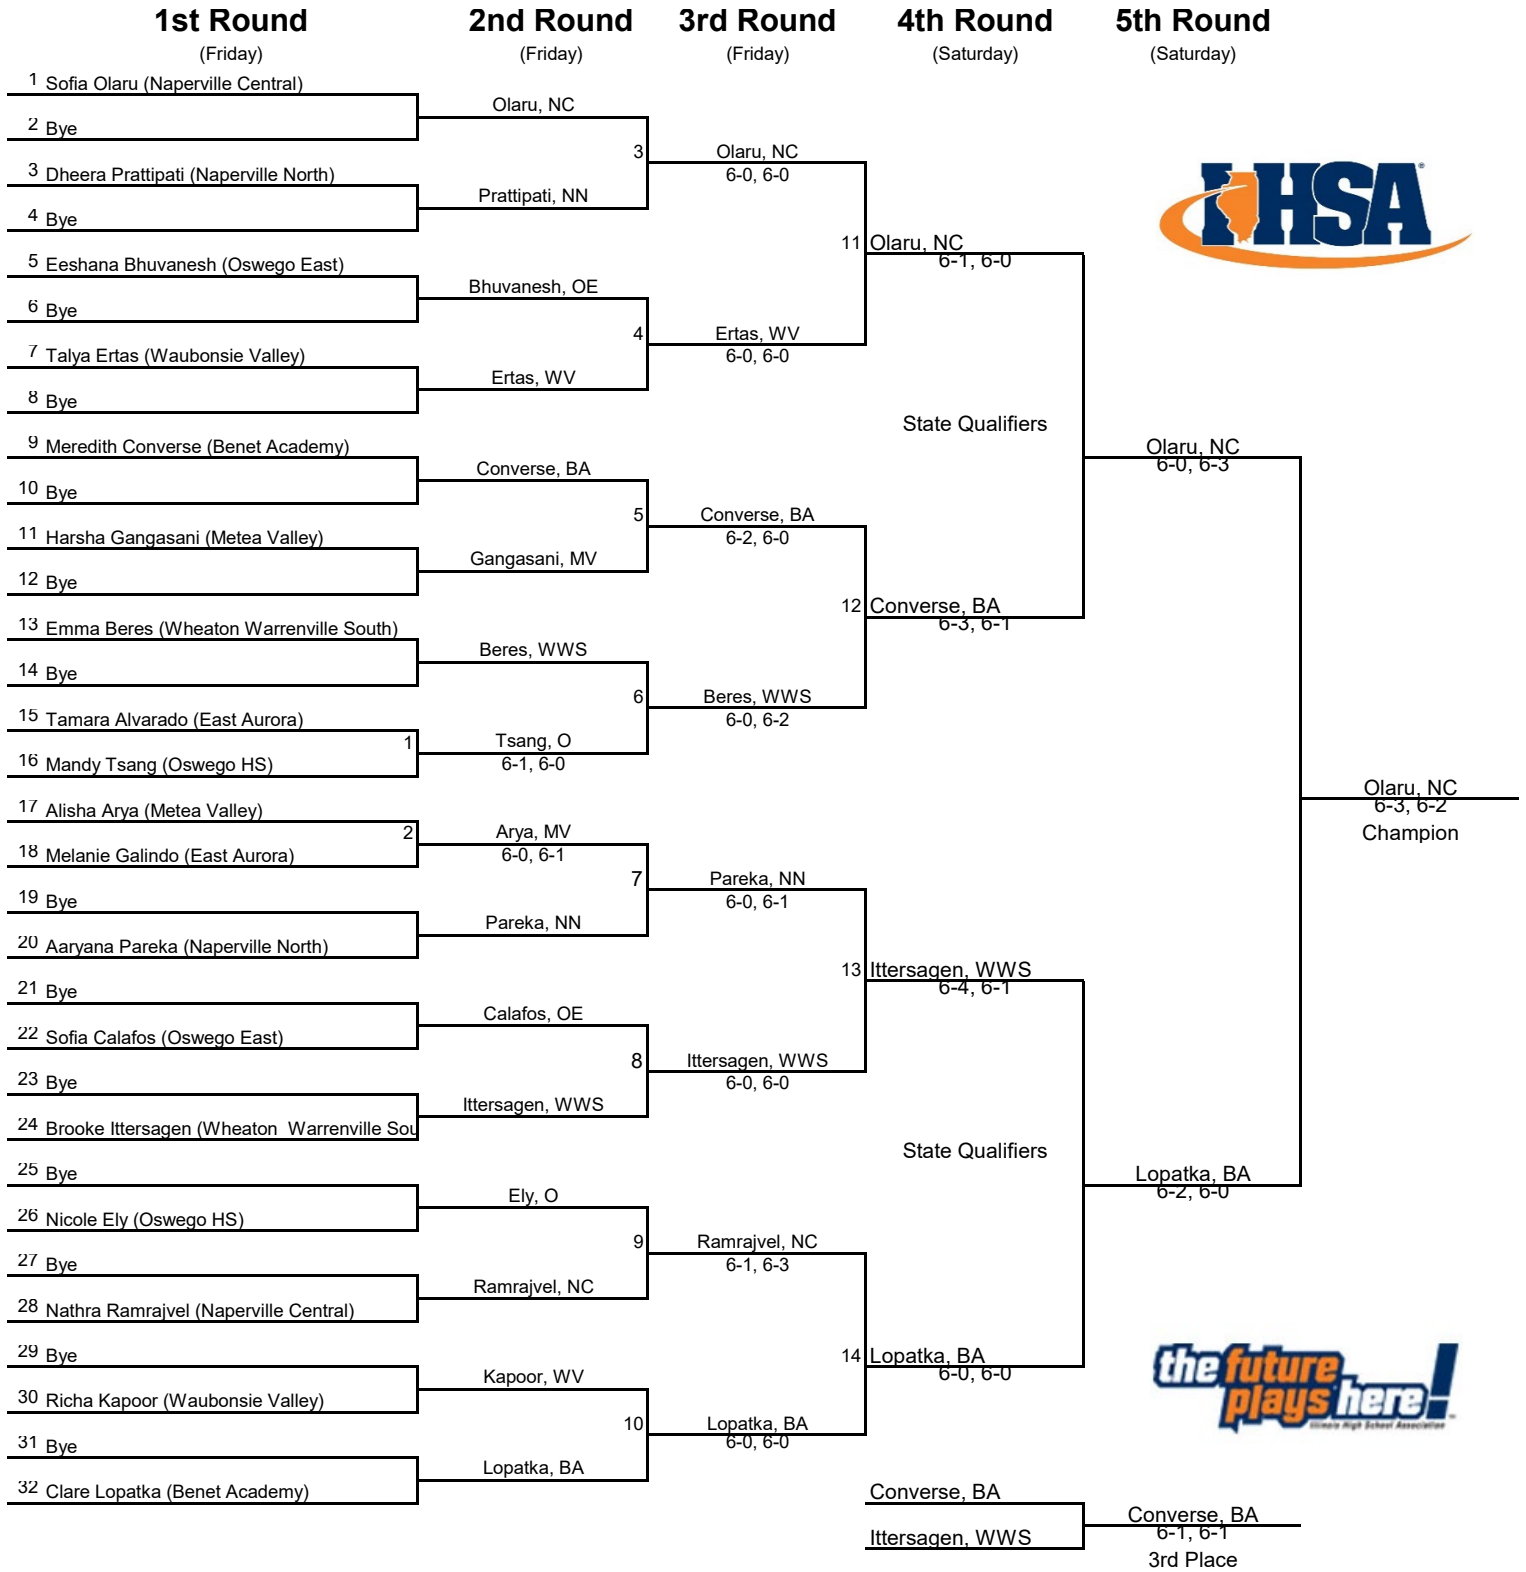

2021 IHSA Girls 2A Sectional Tennis Tournament

Hosted by Benet Academy

	Round 1	Round 2	Round 3	Round 4	Round 5	Total	Place
Aurora (East)	X X B B	X X X X	X X X X	X X X X	X X X X	0	9th
Aurora (Metea Valley)	B 2 B X	X X 4 X	X X x X	X X x X	X X x X	6	6th
Aurora (Waubonsie Valley)	B B X 2	4 X X X	X X X X	X X X X	X X X X	6	6th
Lisle (Benet Academy)	B B B B	4 4 4 4	2 2 2 2	0 2 0 2	1 0 1 0	30	1st
Naperville (Central)	B B 2 B	4 4 X X	2 X X X	2 X X X	2 X X X	16	3rd
Naperville (North)	B B B B	X 4 4 4	X X 2 2	X X 2 0	X X 2 0	20	2nd
Oswego (East)	B B B B	X X 4 4	X X X X	X X X X	X X X X	8	5th
Oswego (HS)	2 B B B	X X X X	X X X X	X X X X	X X X X	2	8th
Wheaton (Wheaton Warrenville South)	B B B B	4 4 X 4	X 2 X X	X 0 X X	X 0 X X	14	4th

2021 IHSA Girls 2A Sectional Tournament

Hosted by Benet Academy

Singles

Seeds

- | | |
|---------------------------|--------------------------|
| 1. Sofia Olaru, NC | 4. Meredith Converse, BA |
| 2. Clare Lopatka, BA | 5. Emma Beres, WWS |
| 3. Brooke Ittersagen, WWS | 6. Aaryana Pareka, NN |

2021 IHSA Girls 2A Sectional Tournament

Hosted by Benet Academy

Doubles

Seeds

- | | |
|--------------------|-----------------------------|
| 1. Coffman-Lee, NN | 4. Genoveses-Cheng, NN |
| 2. Kolb-Lee, BA | 5. Huelskoetter-Austin, WWS |
| 3. Saleem-Siva, MV | 6. Converse-Delaney, BA |