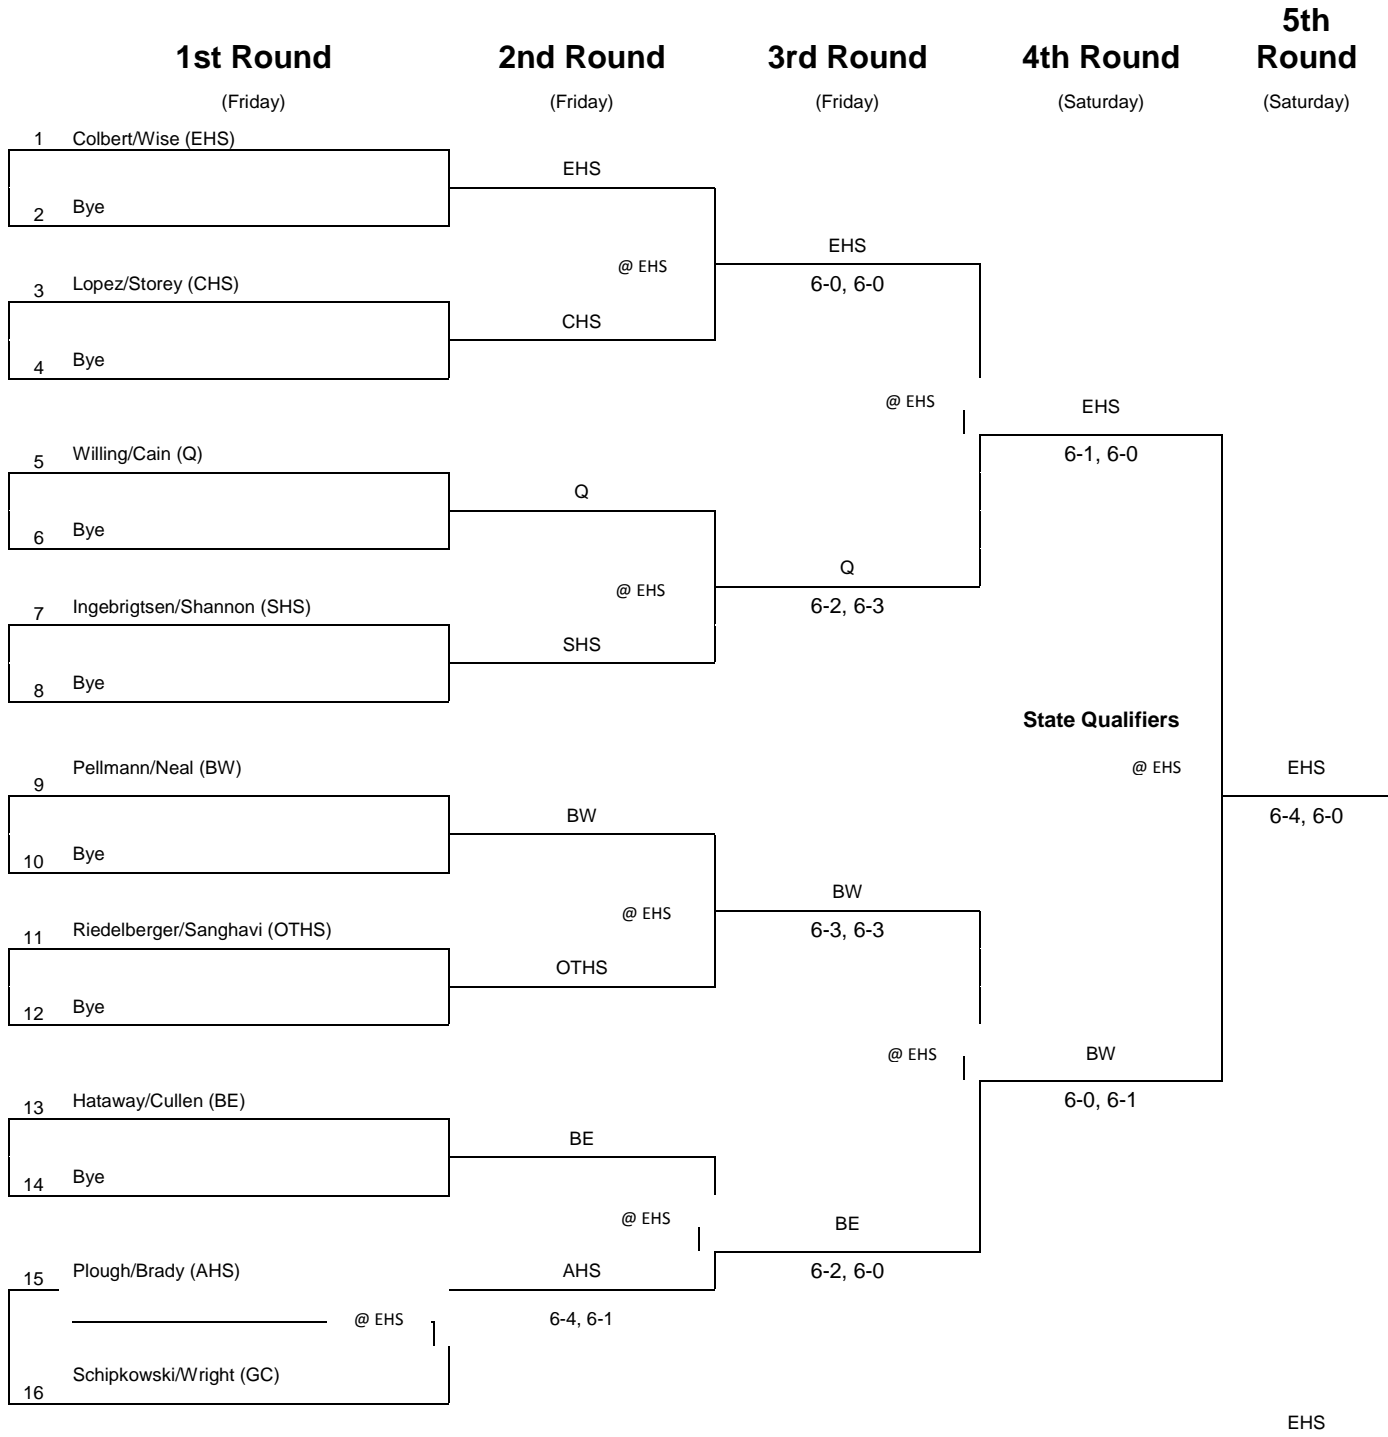

IHSA Tennis Sectional (17 or more)

Hosted by: Edwardsville High School

Singles

Seeds

- 1 Chloe Koons, EHS
- 2 Kylee DelVecchio, BE
- 3 Nishi Korrapti, SHS
- 4 Kelsey Dismukes, OTHS
- 5 Zoe Byron, EHS
- 6 Paisley Struewing, BE

IHSA Tennis Sectional (17 or more)

Hosted by: Edwardsville High School

Doubles

Seeds

- 1 Colbert/Wise, EHS
- 2 Mueller/Taylor, OTHS
- 3 Pellmann/Neal, BW
- 4 Mclsaac/Rauch, BE
- 5 Hataway/Cullen, BE
- 6 Earnhart/Earnhart, EHS