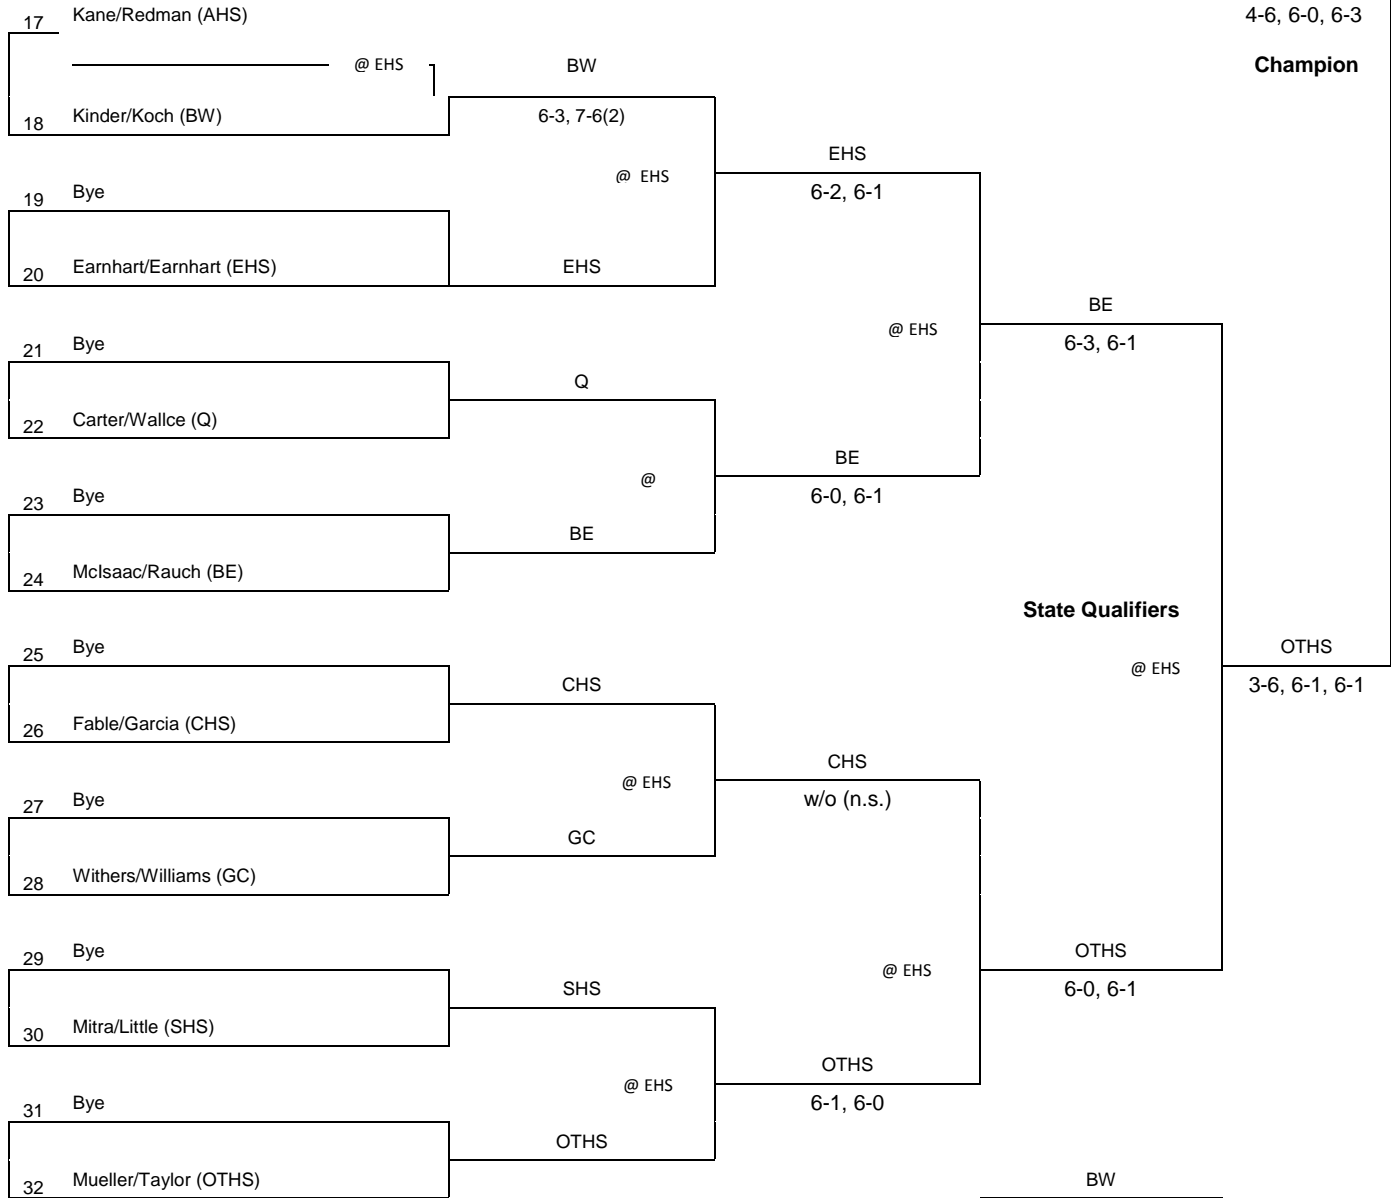

IHSA Tennis Sectional (17 or more)

Hosted by: Edwardsville High School

Singles

Seeds

- 1 Chloe Koons, EHS
- 2 Kylee DelVecchio, BE
- 3 Nishi Korrapti, SHS
- 4 Kelsey Dismukes, OTHS
- 5 Zoe Byron, EHS
- 6 Paisley Struewing, BE

IHSA Tennis Sectional (17 or more)

Hosted by: Edwardsville High School

Doubles

Seeds

- 1 Colbert/Wise, EHS
- 2 Mueller/Taylor, OTHS
- 3 Pellmann/Neal, BW
- 4 Mclsaac/Rauch, BE
- 5 Hataway/Cullen, BE
- 6 Earnhart/Earnhart, EHS