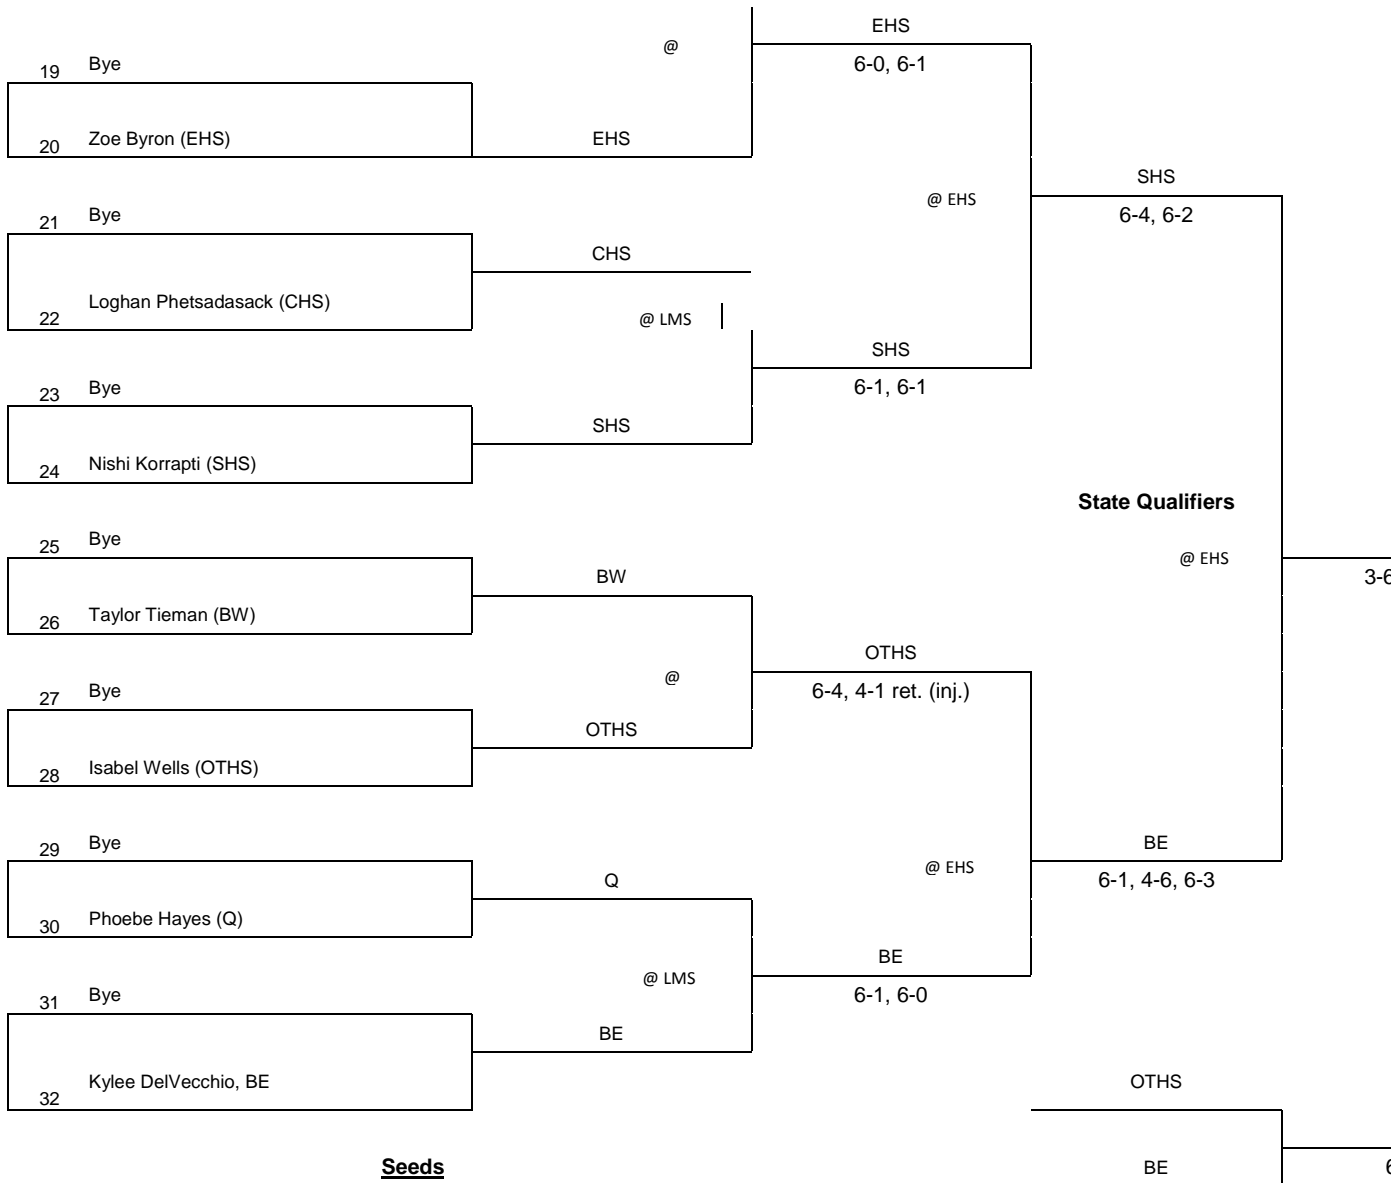

IHSA Tennis Sectional (17 or more)

Hosted by: Edwardsville High School

Singles

Seeds

- 1 Chloe Koons, EHS
- 2 Kylee DelVecchio, BE
- 3 Nishi Korrapti, SHS
- 4 Kelsey Dismukes, OTHS
- 5 Zoe Byron, EHS
- 6 Paisley Struewing, BE

IHSA Tennis Sectional (17 or more)

Hosted by: Edwardsville High School

Doubles

Seeds

- 1 Colbert/Wise, EHS
- 2 Mueller/Taylor, OTHS
- 3 Pellmann/Neal, BW
- 4 Mclsaac/Rauch, BE
- 5 Hataway/Cullen, BE
- 6 Earnhart/Earnhart, EHS