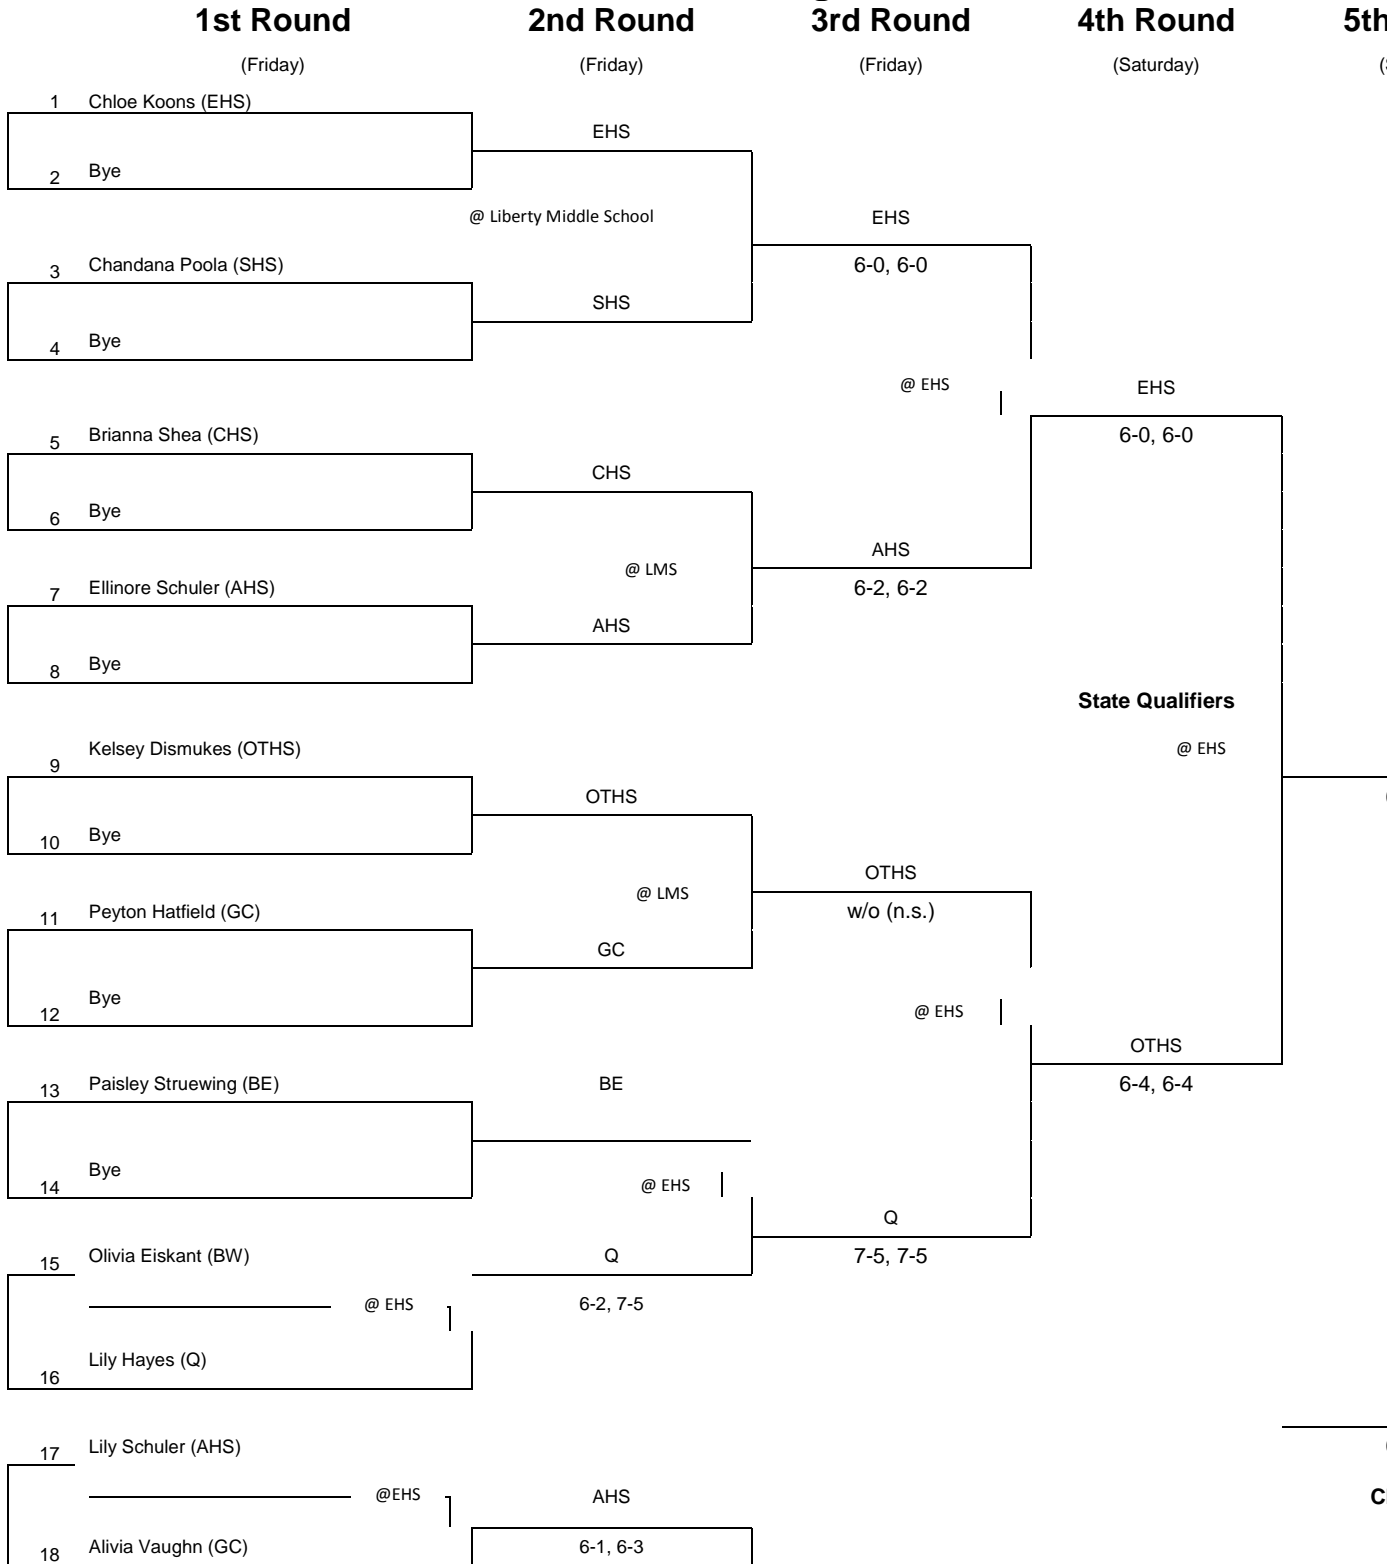

IHSA Tennis Sectional (17 or more)

Hosted by: Edwardsville High School

Singles

Seeds

- 1 Chloe Koons, EHS
- 2 Kylee DelVecchio, BE
- 3 Nishi Korrapti, SHS
- 4 Kelsey Dismukes, OTHS
- 5 Zoe Byron, EHS
- 6 Paisley Struewing, BE

IHSA Tennis Sectional (17 or more)

Hosted by: Edwardsville High School

Doubles

Seeds

- 1 Colbert/Wise, EHS
- 2 Mueller/Taylor, OTHS
- 3 Pellmann/Neal, BW
- 4 Mclsaac/Rauch, BE
- 5 Hataway/Cullen, BE
- 6 Earnhart/Earnhart, EHS