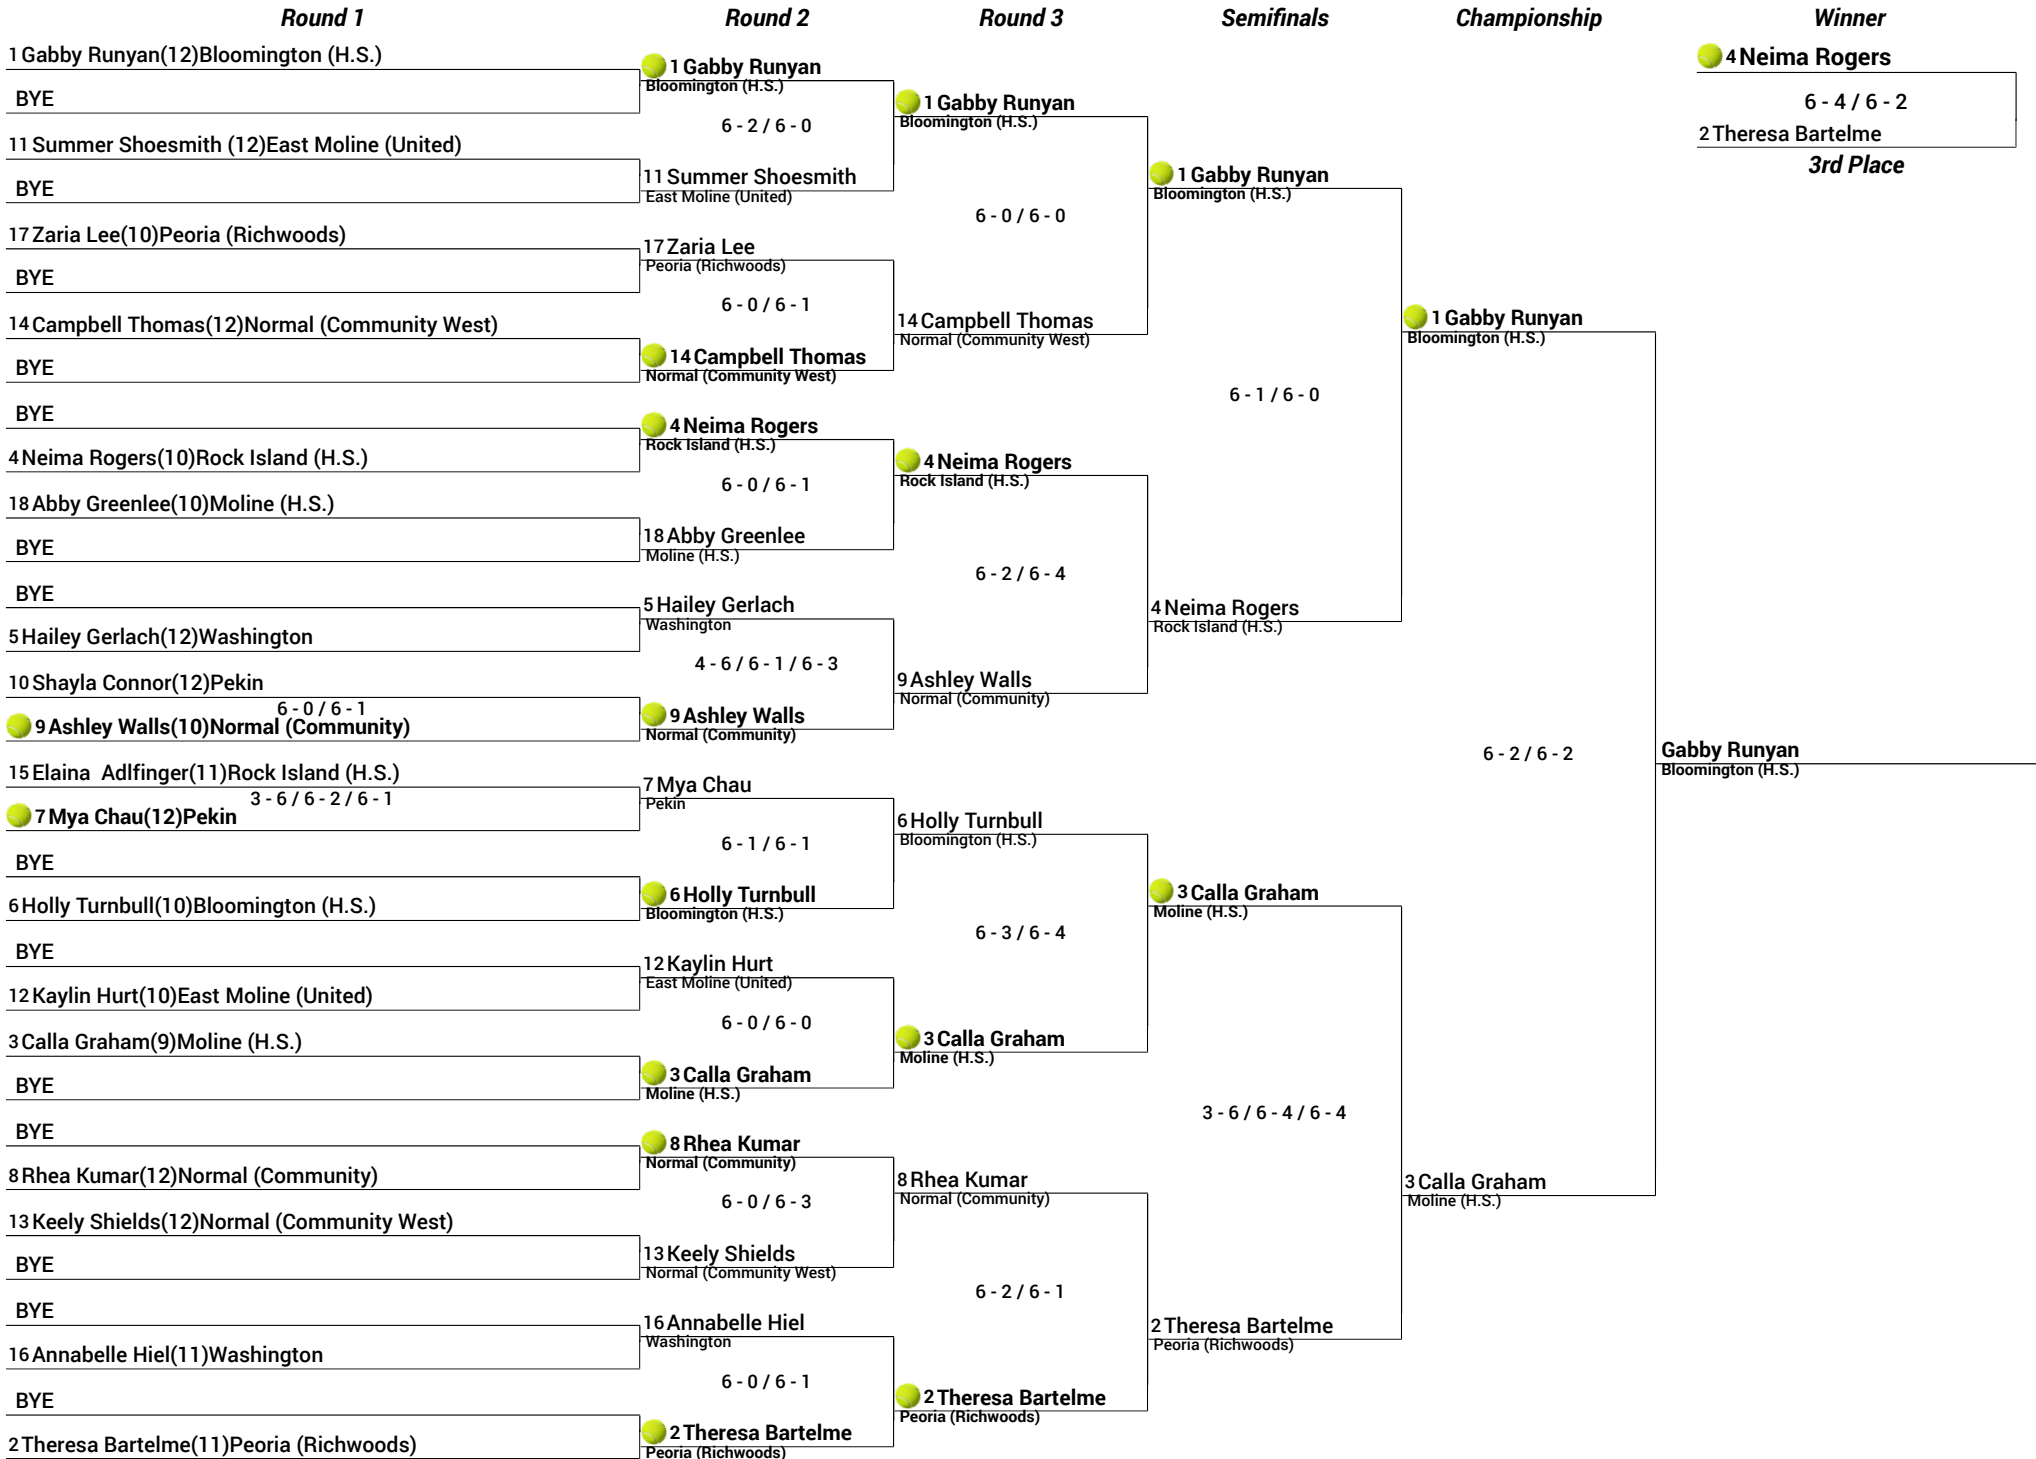

**IHSA Sectional Tournament-2023**

Division: 2A Host: #16. Peoria (Richwoods) Sectional

**Team Points** TENNIS REPORTING

Team Name

Team Point

Team Name	Team Point
Normal (Community)	24
Bloomington (H.S.)	18
Moline (H.S.)	18
Peoria (Richwoods)	14
Rock Island (H.S.)	12
Normal (Community West)	8
Pekin	2
Washington	2
Decatur (MacArthur) [Coop]	0
East Moline (United)	0

# IHSA Sectional Tournament-2023

## Division: 2A Host: #16. Peoria (Richwoods) Sectional Type: Singles