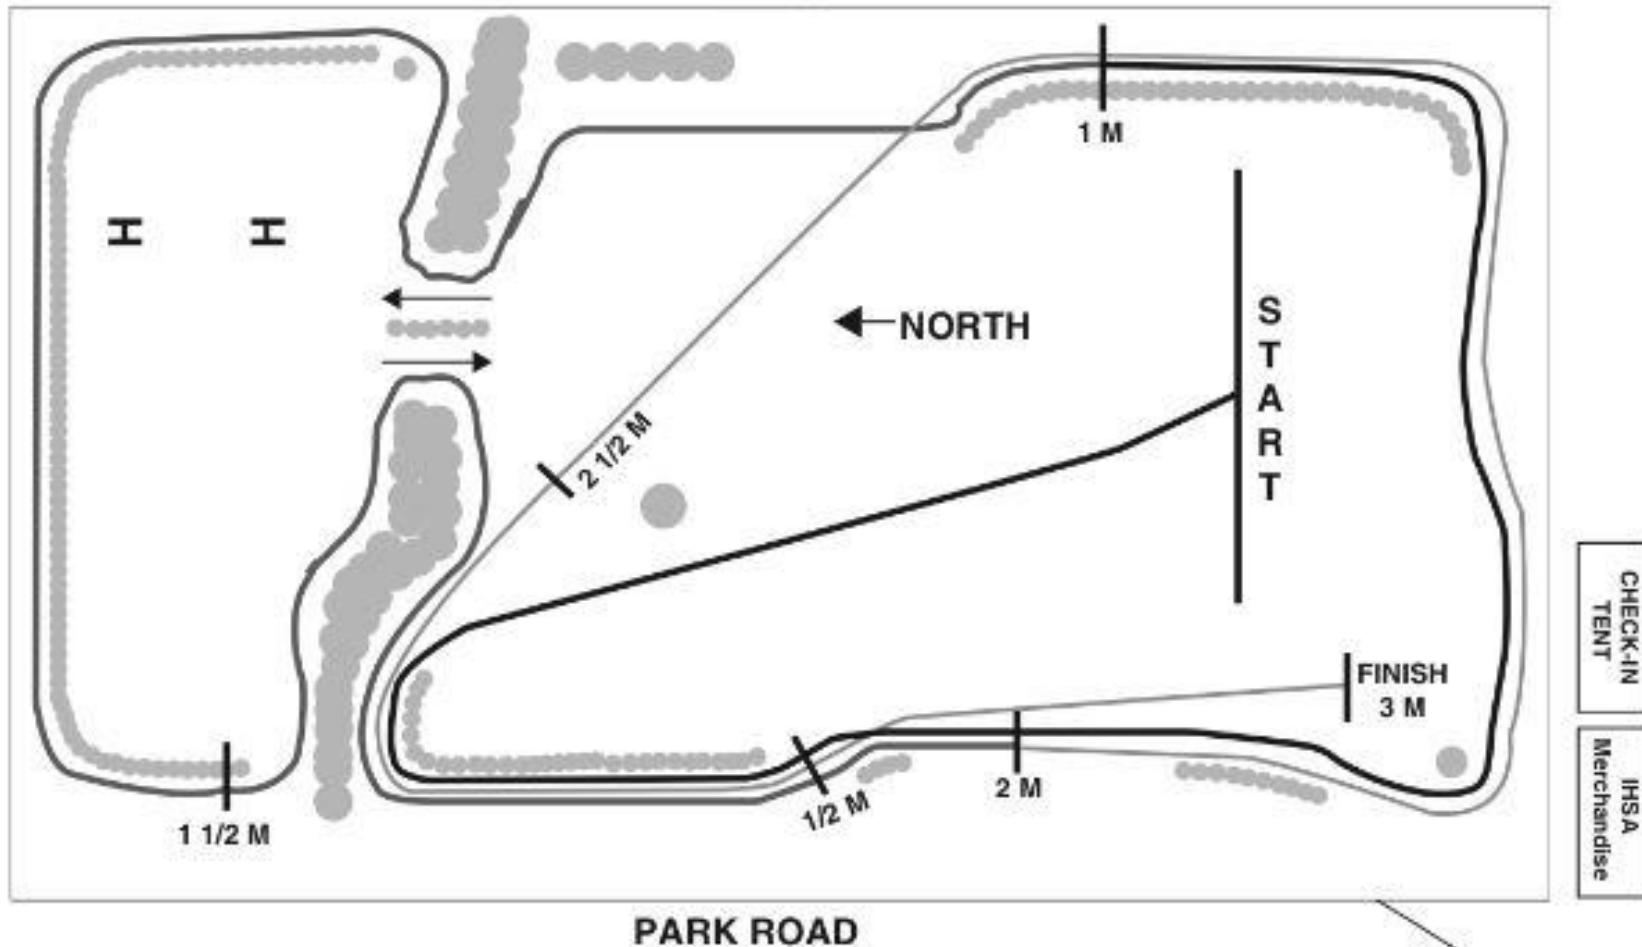

Detweiller Park - Peoria State Final Course

RT 29

CHECK-IN TENT
IHSA Merchandise

PARK ROAD

TO AWARDS AREA